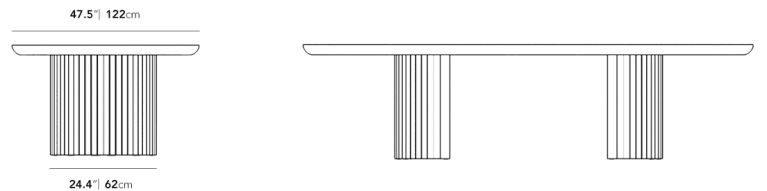

Details

- Choose of alabaster matte lacquer or black
- Beveled edge
- Concrete tambour base
- The Osten table top has the solid wood frame for internal support with pine wood and the MDF panel surface.
- Includes black feet protectors
- Available in two sizes
- Assembly required
- This product will be shipped in a wooden crate, tools are recommended for unboxing
- Colors and finishes may vary with lighting"order a free swatch for the perfect match

Dimensions

96 in x 47.5 in x 29.5 in (Width x Depth x Height)

Additional Dimensions

120 in x 47.5 in x 29.5 in - (Alabaster Concrete Surfaces, Alabaster Matte Lacquer Wood Finishes, 120" Size)

All measurements are approximations.

96"

120"