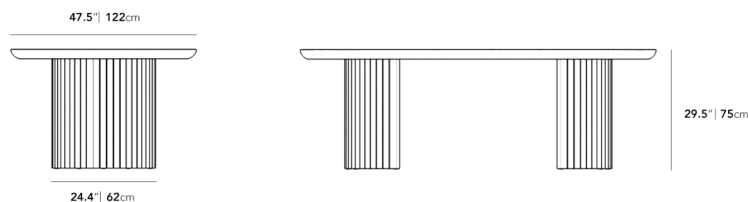

Details

- Choose of alabaster matte lacquer or black
- Beveled edge
- Concrete tambour base
- The Osten table top has the solid wood frame for internal support with pine wood and the MDF panel surface.
- Includes black feet protectors
- Available in two sizes
- Assembly required
- This product will be shipped in a wooden crate, tools are recommended for unboxing
- Colors and finishes may vary with lighting"order a free swatch for the perfect match

Dimensions

96 in x 47.5 in x 29.5 in (Width x Depth x Height)

Additional Dimensions

120 in x 47.5 in x 29.5 in - (Alabaster Concrete Surfaces, Alabaster Matte Lacquer Wood Finishes, 120" Size)

All measurements are approximations.