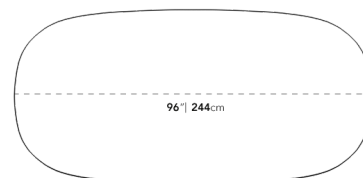

Dimensions

96 in x 47.5 in x 29.5 in (Width x Depth x Height)

Additional Dimensions

120 in x 47.5 in x 29.5 in - (Alabaster Concrete Surfaces, Alabaster Matte Lacquer Wood Finishes, 120" Size)

All measurements are approximations.

96"

120"