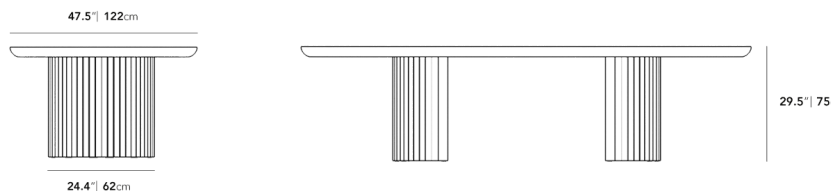

Details

- Choose of alabaster matte lacquer or black
- Beveled edge
- Concrete tambour base
- The Osten table top has the solid wood frame for internal support with pine wood and the MDF panel surface.
- Includes black feet protectors
- Available in two sizes
- Assembly required
- This product will be shipped in a wooden crate, tools are recommended for unboxing
- Colors and finishes may vary with lighting"order a free swatch for the perfect match

Dimensions

96 in x 47.5 in x 29.5 in (Width x Depth x Height)

Additional Dimensions

120 in x 47.5 in x 29.5 in - (Alabaster Concrete Surfaces, Alabaster Matte Lacquer Wood Finishes, 120" Size)

All measurements are approximations.

96"

120"