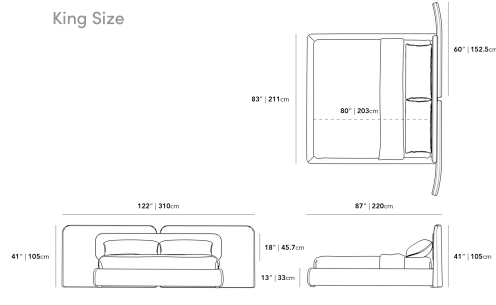

[Explore our entire Angelo Collection here.](#)

Details

- California Phase 2 Compliant MDF
- Standard quality framing is secured with strong metal brackets
- European flexible slat system included
- Upholstered in durable modern fabric
- Full frame wrapped in high-density foam cushioning
- Approximately 1-2 inch mattress inset
- Round legs
- Assembly required

Dimensions

106.3 in x 87 in x 41 in (Width x Depth x Height)
All measurements are approximations.

[Assembly Instructions](#)
[Download](#)

Queen Size

King Size

Cal King Size