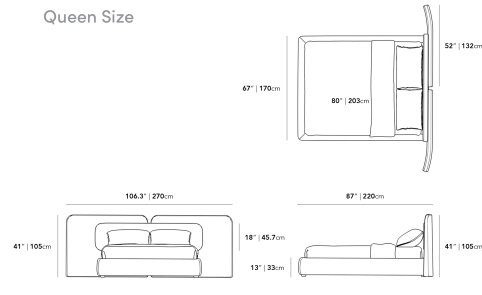

[Explore our entire Angelo Collection here.](#)

Details

- California Phase 2 Compliant MDF
- Standard quality framing is secured with strong metal brackets
- European flexible slat system included
- Upholstered in durable modern fabric
- Full frame wrapped in high-density foam cushioning
- Approximately 1-2 inch mattress inset
- Round legs
- Assembly required

Dimensions

106.3 in x 87 in x 41 in (Width x Depth x Height)
All measurements are approximations.

[Assembly Instructions](#)
[Download](#)

Queen Size

King Size

Cal King Size