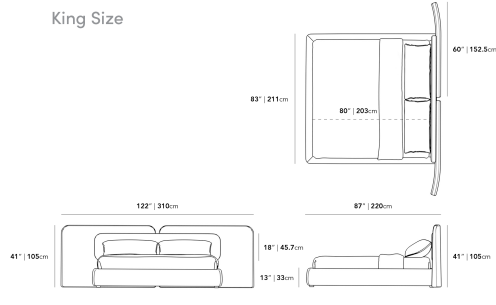

[Explore our entire Angelo Collection here.](#)

Details

- California Phase 2 Compliant MDF
- Standard quality framing is secured with strong metal brackets
- European flexible slat system included
- Upholstered in durable modern fabric
- Full frame wrapped in high-density foam cushioning
- Approximately 1-2 inch mattress inset
- Round legs
- Assembly required

Dimensions

106.3 in x 87 in x 41 in (Width x Depth x Height)
All measurements are approximations.

[Assembly Instructions](#)
[Download](#)

Queen Size

King Size

Cal King Size