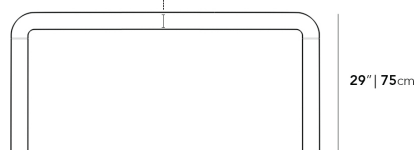

*Due to the nature of the concrete features there may be slight variations in color and finish.

Dimensions

48 in x 24 in x 29 in (Width x Depth x Height)

Additional Dimensions

63 in x 27 in x 29 in - (63" | 160cm Size, Alabaster Concrete Surfaces)
63 in x 27 in x 29 in - (63" | 160cm Size, Slate Concrete Surfaces)

All measurements are approximations.

Assembly Instructions

[Download](#)

48"

48" | 122cm

24" | 61cm

3.5" | 8.8cm

29" | 75cm

63"

63" | 160cm

27" | 68.6cm

3.5" | 8.8cm

29" | 75cm