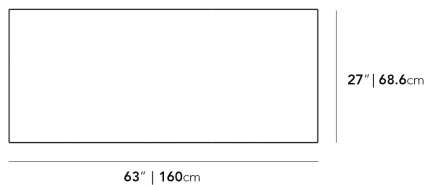

*Due to the nature of the concrete features there may be slight variations in color and finish.

Dimensions

48 in x 24 in x 29 in (Width x Depth x Height)

Additional Dimensions

63 in x 27 in x 29 in - (63" | 160cm Size, Alabaster Concrete Surfaces)
63 in x 27 in x 29 in - (63" | 160cm Size, Slate Concrete Surfaces)

All measurements are approximations.

Assembly Instructions

[Download](#)

48"

48" | 122cm

24" | 61cm

3.5" | 8.8cm

29" | 75cm

63"

63" | 160cm

27" | 68.6cm

3.5" | 8.8cm

29" | 75cm