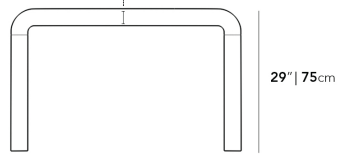

*Due to the nature of the concrete features there may be slight variations in color and finish.

Dimensions

48 in x 24 in x 29 in (Width x Depth x Height)

Additional Dimensions

63 in x 27 in x 29 in - (63" | 160cm Size, Alabaster Concrete Surfaces)
63 in x 27 in x 29 in - (63" | 160cm Size, Slate Concrete Surfaces)

All measurements are approximations.

Assembly Instructions

[Download](#)

48"

3.5" | 8.8cm

63"

3.5" | 8.8cm