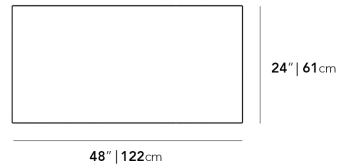

*Due to the nature of the concrete features there may be slight variations in color and finish.

Dimensions

48 in x 24 in x 29 in (Width x Depth x Height)

Additional Dimensions

63 in x 27 in x 29 in - (63" | 160cm Size, Alabaster Concrete Surfaces)
63 in x 27 in x 29 in - (63" | 160cm Size, Slate Concrete Surfaces)

All measurements are approximations.

Assembly Instructions

[Download](#)

48"

3.5" | 8.8cm

63"

3.5" | 8.8cm