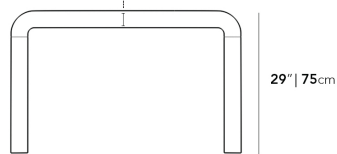

*Due to the nature of the concrete features there may be slight variations in color and finish.

Dimensions

48 in x 24 in x 29 in (Width x Depth x Height)

Additional Dimensions

63 in x 27 in x 29 in - (63" | 160cm Size, Alabaster Concrete Surfaces)
63 in x 27 in x 29 in - (63" | 160cm Size, Slate Concrete Surfaces)

All measurements are approximations.

Assembly Instructions

[Download](#)

48"

48" | 122cm

24" | 61cm

3.5" | 8.8cm

29" | 75cm

63"

63" | 160cm

27" | 68.6cm

3.5" | 8.8cm

29" | 75cm