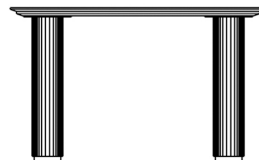

Details

- Multi-purpose table " use as a desk, credenza or dining table
- Choice of travertine, white or black marble top
- Marble top finished with natural sealant
- Travertine top, unsealed and finished with oil
- Available in walnut, white ash, black oak, or alabaster matte lacquer tambour base
- Comes with foot pads
- Available in two sizes
- Assembly required

Dimensions

63 in x 24 in x 30 in (Width x Depth x Height)
All measurements are approximations.

Assembly Instructions

[Download](#)

48"

29" | 74cm

24" | 61cm

48" | 122cm