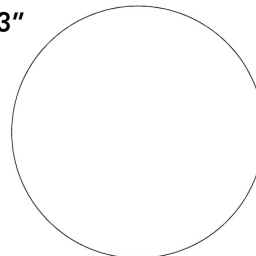

### Dimensions

48 in x 48 in x 29.2 in (Width x Depth x Height)  
All measurements are approximations.

### Assembly Instructions

[Download](#)

48"

48" | 122cm

29.2" | 74cm

17.7" | 45cm

63"

63" | 160cm

29.2" | 74cm

21.6" | 55cm