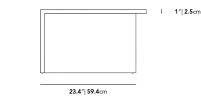

Dimensions

40 in x 26 in x 11.5 in (Width x Depth x Height)
All measurements are approximations.

Terra Modular Coffee Table Deluxe High

Terra Modular Coffee Table Deluxe Low