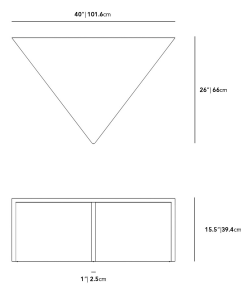

Dimensions

40 in x 26 in x 11.5 in (Width x Depth x Height)
All measurements are approximations.

Terra Modular Coffee Table Deluxe High

Terra Modular Coffee Table Deluxe Low