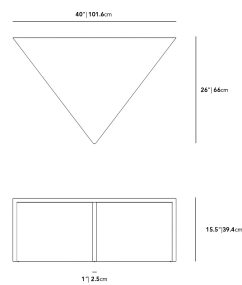

### Dimensions

40 in x 26 in x 15.5 in (Width x Depth x Height)  
All measurements are approximations.

Terra Modular Coffee Table Deluxe High

Terra Modular Coffee Table Deluxe Low