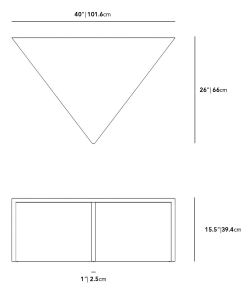

Dimensions

40 in x 26 in x 15.5 in (Width x Depth x Height)
All measurements are approximations.

Terra Modular Coffee Table Deluxe High

Terra Modular Coffee Table Deluxe Low