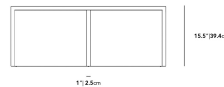

Dimensions

40 in x 26 in x 11.5 in (Width x Depth x Height)
All measurements are approximations.

Terra Modular Coffee Table Deluxe High

Terra Modular Coffee Table Deluxe Low