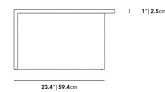

Dimensions

40 in x 26 in x 11.5 in (Width x Depth x Height)
All measurements are approximations.

Terra Modular Coffee Table Deluxe High

Terra Modular Coffee Table Deluxe Low