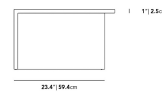

Dimensions

40 in x 26 in x 11.5 in (Width x Depth x Height)
All measurements are approximations.

Terra Modular Coffee Table Deluxe High

Terra Modular Coffee Table Deluxe Low