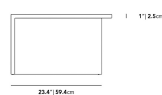

Dimensions

40 in x 26 in x 11.5 in (Width x Depth x Height)
All measurements are approximations.

Terra Modular Coffee Table Deluxe High

Terra Modular Coffee Table Deluxe Low