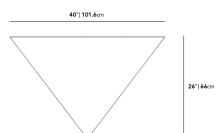

Dimensions

40 in x 26 in x 11.5 in (Width x Depth x Height)
All measurements are approximations.

Terra Modular Coffee Table Deluxe High

Terra Modular Coffee Table Deluxe Low