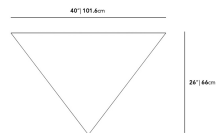

Dimensions

40 in x 26 in x 11.5 in (Width x Depth x Height)
All measurements are approximations.

Terra Modular Coffee Table Deluxe High

Terra Modular Coffee Table Deluxe Low