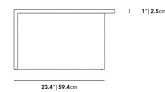

Dimensions

40 in x 26 in x 15.5 in (Width x Depth x Height)
All measurements are approximations.

Terra Modular Coffee Table Deluxe High