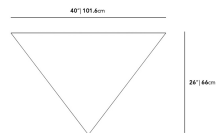

Dimensions

40 in x 26 in x 15.5 in (Width x Depth x Height)
All measurements are approximations.

Terra Modular Coffee Table Deluxe High

Terra Modular Coffee Table Deluxe Low