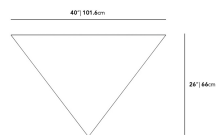

Dimensions

40 in x 26 in x 15.5 in (Width x Depth x Height)
All measurements are approximations.

Terra Modular Coffee Table Deluxe High

Terra Modular Coffee Table Deluxe Low