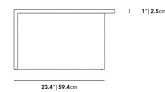

Dimensions

40 in x 26 in x 15.5 in (Width x Depth x Height)
All measurements are approximations.

Terra Modular Coffee Table Deluxe High

Terra Modular Coffee Table Deluxe Low