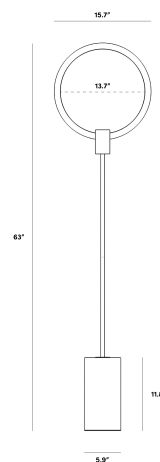

Aura Floor Lamp Tall