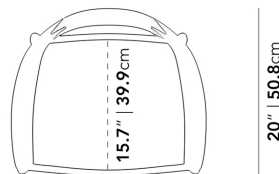

This item is not manufactured by or affiliated with the original designer(s) and associated parties.

Dimensions

25.2 in x 20 in x 30 in (Width x Depth x Height)
All measurements are approximations.

25.2" | 64cm