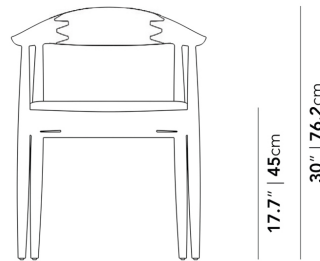

Rove Classics

Round Chair

A Danish classic, the Round Chair is quintessential for any modern home. Originally designed in 1949, this premium reproduction is revered for its iconic design and meticulous details. The smooth curved back and premium upholstered seat merge to create a contemporary, lightweight ambiance in any space.

Details

- Solid ash wood frame
- Premium upholstery
- Wood backrest/armrest with finger joints
- Available in natural or stained walnut finish
- Please note this design includes a removable metal tag. Exercise caution when removing the tags, as the adhesive may be harder to remove on wood surfaces.

This item is not manufactured by or affiliated with the original designer(s) and associated parties.

Dimensions

25.2 in x 20 in x 30 in (Width x Depth x Height)
All measurements are approximations.

25.2" | 64cm