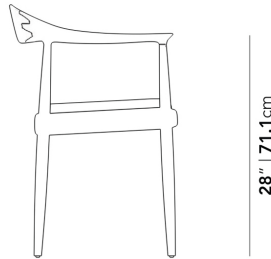

Rove Classics

Round Chair

A Danish classic, the Round Chair is quintessential for any modern home. Originally designed in 1949, this premium reproduction is revered for its iconic design and meticulous details. The smooth curved back and premium upholstered seat merge to create a contemporary, lightweight ambiance in any space.

Details

- Solid ash wood frame
- Premium upholstery
- Wood backrest/armrest with finger joints
- Available in natural or stained walnut finish
- Please note this design includes a removable metal tag. Exercise caution when removing the tags, as the adhesive may be harder to remove on wood surfaces.

This item is not manufactured by or affiliated with the original designer(s) and associated parties.

Dimensions

25.2 in x 20 in x 30 in (Width x Depth x Height)
All measurements are approximations.

25.2" | 64cm