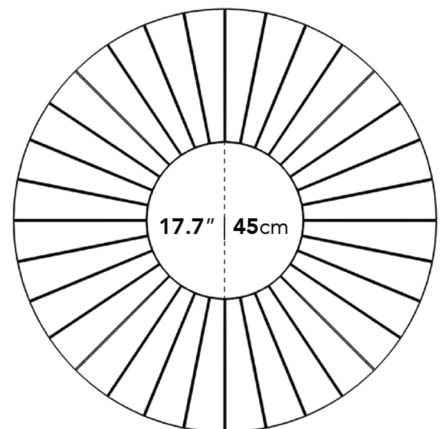

Also available in an indoor version [here](#).

Explore our entire Winston Collection [here](#).

Details

- Sealed teak wood top
- Choice of aluminum base in white or black
- Width of base is 21.6 inches
- Light assembly required

Dimensions

48 in x 48 in x 29.7 in (Width x Depth x Height)
All measurements are approximations.

Assembly Instructions

[Download](#)

29.7" | 75.4cm

0.6"

21.6" | 54.9cm

48"