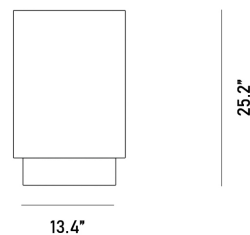

### Details

- Smooth American walnut veneer
- California Phase 2 Compliant MDF
- Choose either white or black marble top
- 

Hanging attachment for files featured in the larger drawer component.

- Interior drawer dimensions:
- Small Drawer: 23.9 x 13.8 x 3.9 in
- Large Drawer: 23.9 x 13.8 x 10.2 in

- Interior cabinet dimensions: 17.7 x 14.6 x 19.4 in
- Light assembly required
- This product will be shipped in a wooden crate, tools are recommended for unboxing

### Dimensions

63 in x 16.1 in x 25.2 in (Width x Depth x Height)

All measurements are approximations.

### Assembly Instructions

[Download](#)

13.4"

25.2"

21.26"

3.9"

47.24"

16.1"