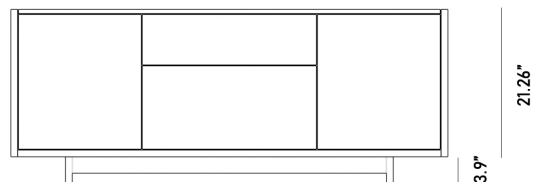

### Details

- Smooth American walnut veneer
- California Phase 2 Compliant MDF
- Choose either white or black marble top
- 

Hanging attachment for files featured in the larger drawer component.

- Interior drawer dimensions:
- Small Drawer: 23.9 x 13.8 x 3.9 in
- Large Drawer: 23.9 x 13.8 x 10.2 in

- Interior cabinet dimensions: 17.7 x 14.6 x 19.4 in
- Light assembly required
- This product will be shipped in a wooden crate, tools are recommended for unboxing

### Dimensions

63 in x 16.1 in x 25.2 in (Width x Depth x Height)

All measurements are approximations.

### Assembly Instructions

[Download](#)

13.4"

25.2"

21.26"

3.9"

47.24"

16.1"