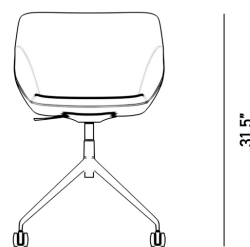

Rove Concepts

Rocco Office Chair

The Rocco Office Chair, an expression of elegance and sophistication. A chair that is both classic and modern, charming and inviting. The smooth understated shape, accentuated by the plush fabrics and sumptuous finishes creates a sublime atmosphere in any space. Sink into the satisfyingly luxurious comfort with the Rocco collection, also available in an armchair version.

Details

- Solid powder coated black metal base
- High density foam seat
- Adjustable seat height
- Piston gas lift
- 4-star base
- Caster wheels
- Light assembly required

Dimensions

20.5 in x 19.7 in x 31.5 in (Width x Depth x Height)

Seat Height: 19.1 in

Seat Depth: 14.2 in

All measurements are approximations.

Assembly Instructions

[Download](#)

20.86"