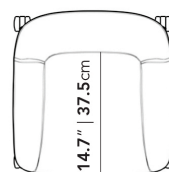

### Dimensions

21.65 in x 19.1 in x 31.5 in (Width x Depth x Height)

Seat Height: 19.1 in

Seat Depth: 14.2 in

All measurements are approximations.

### Assembly Instructions

[Download](#)

30.7" | 78cm

18.5" | 47cm

21.6" | 55cm

22.4" | 57cm