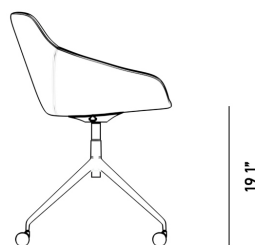

Rove Concepts

Rocco Office Chair

The Rocco Office Chair, an expression of elegance and sophistication. A chair that is both classic and modern, charming and inviting. The smooth understated shape, accentuated by the plush fabrics and sumptuous finishes creates a sublime atmosphere in any space. Sink into the satisfyingly luxurious comfort with the Rocco collection, also available in an armchair version.

Details

- Solid powder coated black metal base
- High density foam seat
- Adjustable seat height
- Piston gas lift
- 4-star base
- Caster wheels
- Light assembly required

Dimensions

20.5 in x 19.7 in x 31.5 in (Width x Depth x Height)

Seat Height: 19.1 in

Seat Depth: 14.2 in

All measurements are approximations.

Assembly Instructions

[Download](#)

20.86"