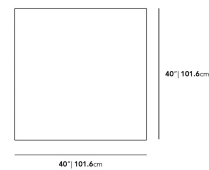

Dimensions

40 in x 40 in x 14.4 in (Width x Depth x Height)

Additional Dimensions

60 in x 40 in x 14.4 in - (40" x 60" | 102 x 152cm Size, Black Pietra Ceramic Surfaces, Black - Liza Outdoor Base Options)

60 in x 40 in x 14.4 in - (40" x 60" | 102 x 152cm Size, White Calacatta Ceramic Surfaces, Black - Liza Outdoor Base Options)

60 in x 40 in x 14.4 in - (40" x 60" | 102 x 152cm Size, Black - Liza Outdoor Base Options, White Terrazzo Surfaces)

All measurements are approximations.

Assembly Instructions

[Download](#)

Liza Coffee Table Outdoor Grande - 40x40

Liza Coffee Table Outdoor Grande - 60x40