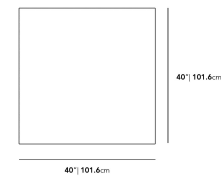

Rove Concepts

Liza Coffee Table

The Liza Coffee Table brings form and function to the great outdoor and indoor spaces. With its clean and simple, low-profile design, the Liza anchors any space. Made of beautifully polished stone top and striking matte black metal legs, Liza creates an airy float-like feel to any living space.

Also available in grande size here.

Also available in an marble version here.

Details

- Choice of white terrazzo, white ceramic, or black ceramic top
- Matte black metal legs
- Available in two sizes
- For indoor and outdoor use
- Light assembly required
- This product will be shipped in a wooden crate, tools are recommended for unboxing

Dimensions

40 in x 40 in x 9.17 in (Width x Depth x Height)

Additional Dimensions

- 60 in x 40 in x 9.17 in - (40" x 60" | 102 x 152cm Size, Black Pietra Ceramic Surfaces, Black - Liza Outdoor Base Options)
- 60 in x 40 in x 9.17 in - (40" x 60" | 102 x 152cm Size, White Calacatta Ceramic Surfaces, Black - Liza Outdoor Base Options)
- 60 in x 40 in x 9.17 in - (40" x 60" | 102 x 152cm Size, Black - Liza Outdoor Base Options, White Terrazzo Surfaces)

All measurements are approximations.

Assembly Instructions

[Download](#)