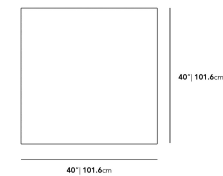

Dimensions

40 in x 40 in x 9.17 in (Width x Depth x Height)

Additional Dimensions

- 60 in x 40 in x 9.17 in - (40" x 60" | 102 x 152cm Size, Black Pietra Ceramic Surfaces, Black - Liza Outdoor Base Options)
- 60 in x 40 in x 9.17 in - (40" x 60" | 102 x 152cm Size, White Calacatta Ceramic Surfaces, Black - Liza Outdoor Base Options)
- 60 in x 40 in x 9.17 in - (40" x 60" | 102 x 152cm Size, Black - Liza Outdoor Base Options, White Terrazzo Surfaces)

All measurements are approximations.

Assembly Instructions

[Download](#)

Liza Coffee Table Outdoor - 40x40

Liza Coffee Table Outdoor - 60x40