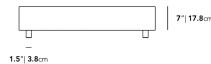

Assembly Instructions

[Download](#)

Liza Coffee Table Outdoor - 40x40