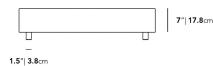

Assembly Instructions

[Download](#)

Liza Coffee Table Outdoor - 40x40