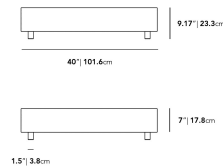

Dimensions

40 in x 40 in x 9.17 in (Width x Depth x Height)

Additional Dimensions

- 60 in x 40 in x 9.17 in - (40" x 60" | 102 x 152cm Size, Black Pietra Ceramic Surfaces, Black - Liza Outdoor Base Options)
- 60 in x 40 in x 9.17 in - (40" x 60" | 102 x 152cm Size, White Calacatta Ceramic Surfaces, Black - Liza Outdoor Base Options)
- 60 in x 40 in x 9.17 in - (40" x 60" | 102 x 152cm Size, Black - Liza Outdoor Base Options, White Terrazzo Surfaces)

All measurements are approximations.

Assembly Instructions

[Download](#)

Liza Coffee Table Outdoor - 40x40

Liza Coffee Table Outdoor - 60x40