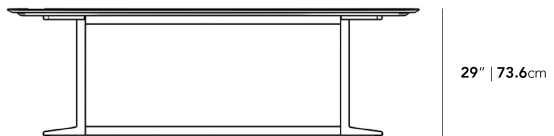

29" | 73.6cm