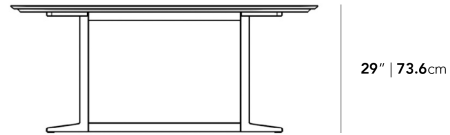

29" | 73.6cm