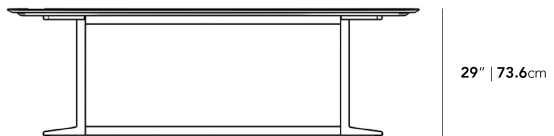

### Dimensions

71 in x 34.3 in x 29 in (Width x Depth x Height)

### Additional Dimensions

95 in x 34.3 in x 29 in - (95" | 241cm Size, Black Pietra Ceramic Surfaces, Black - Elaine Outdoor Base Options)

All measurements are approximations.

### Assembly Instructions

[Download](#)

71"

29" | 73.6cm

34.3" | 87cm

71" | 180.3cm

95"

29" | 73.6cm

34.3" | 87cm

95" | 241.3cm