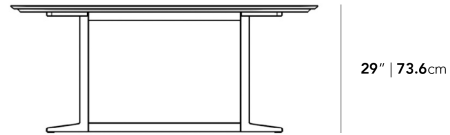

### Dimensions

71 in x 34.3 in x 29 in (Width x Depth x Height)

### Additional Dimensions

95 in x 34.3 in x 29 in - (95" | 241cm Size, Black Pietra Ceramic Surfaces, Black - Elaine Outdoor Base Options)

All measurements are approximations.

### Assembly Instructions

[Download](#)

71"

29" | 73.6cm

34.3" | 87cm

71" | 180.3cm

95"

29" | 73.6cm

34.3" | 87cm

95" | 241.3cm