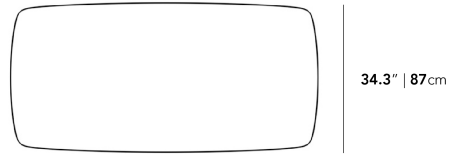

34.3" | 87cm

71" | 180.3cm

95"