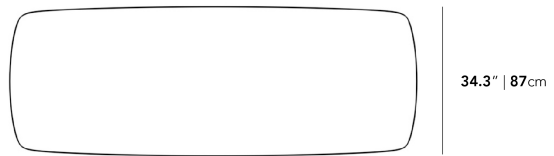

### Dimensions

71 in x 34.3 in x 29 in (Width x Depth x Height)

### Additional Dimensions

95 in x 34.3 in x 29 in - (95" | 241cm Size, Black Pietra Ceramic Surfaces, Black - Elaine Outdoor Base Options)

All measurements are approximations.

### Assembly Instructions

[Download](#)

71"

29" | 73.6cm

34.3" | 87cm

71" | 180.3cm

95"

29" | 73.6cm

34.3" | 87cm

95" | 241.3cm