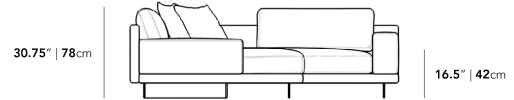

Side Table will be shipped in a wooden crate, tools are recommended for unboxing

*Assembly is optional as the Dresden Side Table is weighted and will remain in place without having to secure with screws

Dimensions

170 in x 88.25 in x 30.75 in (Width x Depth x Height)
All measurements are approximations.

Assembly Instructions
[Download](#)

170" | 431.8cm

30.75" | 78cm

16.5" | 42cm

88.25" | 224cm

44.5" | 113cm

24.5" | 62cm

24.5" | 62cm

88.25" | 224cm