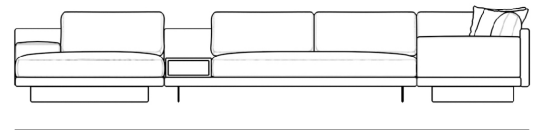

Rove Concepts

Dresden Outdoor Modular Sectional

Compelling in its simple yet cutting edge style, the Dresden Outdoor Modular Sectional brings a fresh perspective to contemporary outdoor living. The sleek, low profile frame is met with grand cloud-like seat cushions to create the statement making structure. The Dresden also balances the expansive seating with an interchangeable side table insert that is offered in white ceramic or black ceramic finishes. Grounded on aluminum metal legs, this piece's thoughtful composition demonstrates an exceptional opportunity for modern luxury in any outdoor space.

Details

- High performance aluminum frame
- Fast dry foam
- Includes 1 chaise with armrest, 1 armless sofa with choice of add on, 1 sofa and 2 throw pillows
- Available as preset or custom modular configurations
- Armrest and side table can be attached interchangeably
- Connectors not included/compatible for this collection
- Firm Feel (Learn more about our sofa firmness here.)
- Legs require light assembly

Side Table will be shipped in a wooden crate, tools are recommended for unboxing

*Assembly is optional as the Dresden Side Table is weighted and will remain in place without having to secure with screws

Dimensions

170 in x 88.25 in x 30.75 in (Width x Depth x Height)
All measurements are approximations.

Assembly Instructions
[Download](#)

170" | 431.8cm

30.75" | 78cm

16.5" | 42cm

88.25" | 224cm

44.5" | 113cm