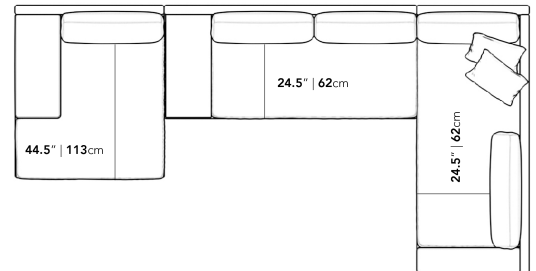

### Dimensions

170 in x 88.25 in x 30.75 in (Width x Depth x Height)  
All measurements are approximations.

Assembly Instructions  
Download

170" | 431.8cm

30.75" | 78cm

16.5" | 42cm

88.25" | 224cm

44.5" | 113cm

24.5" | 62cm

24.5" | 62cm

88.25" | 224cm