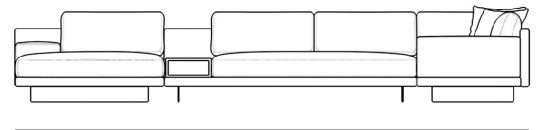

## Dresden Outdoor Modular Sectional

Compelling in its simple yet cutting edge style, the Dresden Outdoor Modular Sectional brings a fresh perspective to contemporary outdoor living. The sleek, low profile frame is met with grand cloud-like seat cushions to create the statement making structure. The Dresden also balances the expansive seating with an interchangeable side table insert that is offered in white ceramic or black ceramic finishes. Grounded on aluminum metal legs, this piece's thoughtful composition demonstrates an exceptional opportunity for modern luxury in any outdoor space.

### Details

- High performance aluminum frame
- Fast dry foam
- Includes 1 chaise with armrest, 1 armless sofa with choice of add on, 1 sofa and 2 throw pillows
- Available as preset or custom modular configurations
- Armrest and side table can be attached interchangeably
- Connectors not included/compatible for this collection
- Firm Feel (Learn more about our sofa firmness here.)
- Legs require light assembly

### Dimensions

170 in x 88.25 in x 30.75 in (Width x Depth x Height)  
All measurements are approximations.

Assembly Instructions  
[Download](#)

170" | 431.8cm

30.75" | 78cm

16.5" | 42cm

88.25" | 224cm

44.5" | 113cm