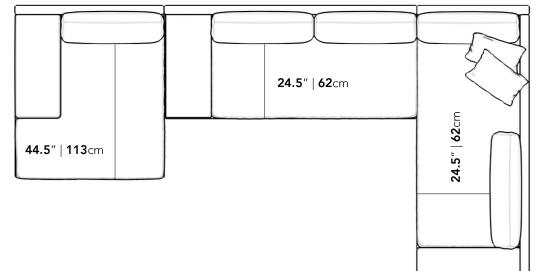

Dimensions

170 in x 88.25 in x 30.75 in (Width x Depth x Height)
All measurements are approximations.

Assembly Instructions
[Download](#)

170" | 431.8cm

30.75" | 78cm

16.5" | 42cm

88.25" | 224cm

44.5" | 113cm

24.5" | 62cm

24.5" | 62cm

88.25" | 224cm