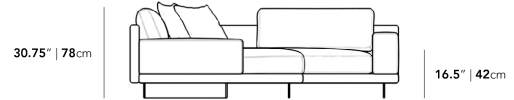

Side Table will be shipped in a wooden crate, tools are recommended for unboxing

\*Assembly is optional as the Dresden Side Table is weighted and will remain in place without having to secure with screws

### Dimensions

170 in x 88.25 in x 30.75 in (Width x Depth x Height)  
All measurements are approximations.

Assembly Instructions  
[Download](#)

170" | 431.8cm

30.75" | 78cm

16.5" | 42cm

88.25" | 224cm

44.5" | 113cm