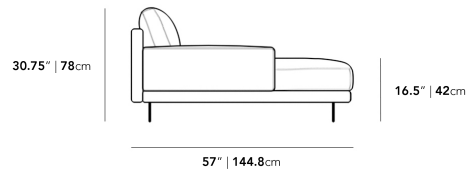

Details

- High performance aluminum frame
- Fast dry foam
- Waterproof fabric
- Includes 1 chaise with armrest
- Available as preset or custom modular configurations
- Armrest and side table can be attached interchangeably
- Connectors not included/compatible for this collection
- Firm Feel (Learn more about our sofa firmness here.)
- Legs require light assembly

Dimensions

49.5 in x 57 in x 30.75 in (Width x Depth x Height)
All measurements are approximations.

Assembly Instructions
[Download](#)

49.5" | 125.7cm

30.75" | 78cm

16.5" | 42cm

57" | 144.8cm

44.5" | 113cm

57" | 144.8cm