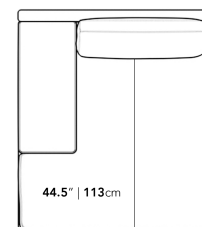

Dimensions

49.5 in x 57 in x 30.75 in (Width x Depth x Height)

Seat Height: 16.5 in

Seat Depth: 44.5 in

All measurements are approximations.

Assembly Instructions

[Download](#)

49.5" | 125.7cm

30.75" | 78cm

16.5" | 42cm

57" | 144.8cm

44.5" | 113cm

57" | 144.8cm