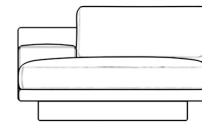

Dimensions

49.5 in x 57 in x 30.75 in (Width x Depth x Height)

Seat Height: 16.5 in

Seat Depth: 44.5 in

All measurements are approximations.

Assembly Instructions

[Download](#)

49.5" | 125.7cm

30.75" | 78cm

16.5" | 42cm

57" | 144.8cm

44.5" | 113cm

57" | 144.8cm