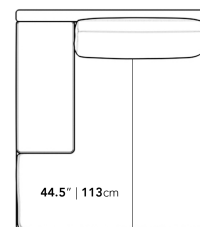

Dimensions

49.5 in x 57 in x 30.75 in (Width x Depth x Height)

Seat Height: 16.5 in

Seat Depth: 44.5 in

All measurements are approximations.

Assembly Instructions

[Download](#)

49.5" | 125.7cm

30.75" | 78cm

16.5" | 42cm

57" | 144.8cm

44.5" | 113cm

57" | 144.8cm