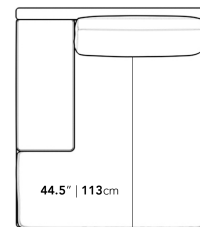

### Dimensions

49.5 in x 57 in x 30.75 in (Width x Depth x Height)  
 Seat Height: 16.5 in  
 Seat Depth: 44.5 in  
 All measurements are approximations.

Assembly Instructions  
[Download](#)

49.5" | 125.7cm

30.75" | 78cm

16.5" | 42cm

57" | 144.8cm

44.5" | 113cm

57" | 144.8cm