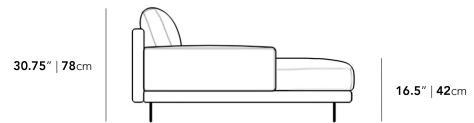

### Dimensions

49.5 in x 57 in x 30.75 in (Width x Depth x Height)  
 Seat Height: 16.5 in  
 Seat Depth: 44.5 in  
 All measurements are approximations.

Assembly Instructions  
[Download](#)

49.5" | 125.7cm

30.75" | 78cm

16.5" | 42cm

57" | 144.8cm

44.5" | 113cm

57" | 144.8cm