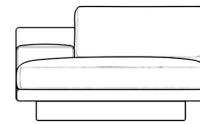

Dimensions

49.5 in x 57 in x 30.75 in (Width x Depth x Height)

Seat Height: 16.5 in

Seat Depth: 44.5 in

All measurements are approximations.

Assembly Instructions

[Download](#)

49.5" | 125.7cm

30.75" | 78cm

16.5" | 42cm

57" | 144.8cm

44.5" | 113cm

57" | 144.8cm