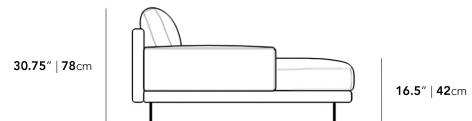

Dimensions

49.5 in x 57 in x 30.75 in (Width x Depth x Height)

Seat Height: 16.5 in

Seat Depth: 44.5 in

All measurements are approximations.

Assembly Instructions

[Download](#)

49.5" | 125.7cm

30.75" | 78cm

16.5" | 42cm

57" | 144.8cm

44.5" | 113cm

57" | 144.8cm