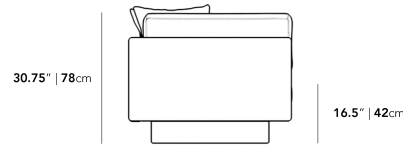

•
Legs require light assembly

Dimensions

88.25 in x 37.5 in x 30.75 in (Width x Depth x Height)

Seat Height: 16.5 in

Seat Depth: 24.5 in

All measurements are approximations.

Assembly Instructions

[Download](#)

88.25" | 224cm

30.75" | 78cm

16.5" | 42cm

37.5" | 95.2cm

24.5" | 62cm

37.5" | 95.2cm