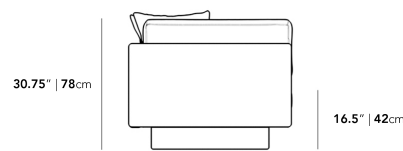

### Dimensions

88.25 in x 37.5 in x 30.75 in (Width x Depth x Height)

Seat Height: 16.5 in

Seat Depth: 24.5 in

All measurements are approximations.

### Assembly Instructions

[Download](#)

88.25" | 224cm

30.75" | 78cm

16.5" | 42cm

37.5" | 95.2cm

24.5" | 62cm

37.5" | 95.2cm