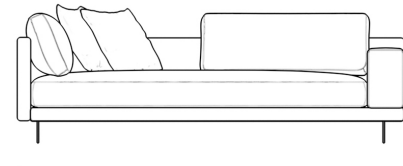

Rove Concepts

Dresden Outdoor Right Arm Sofa

Compelling in its simple yet cutting edge style, the Dresden Outdoor Right Arm Sofa brings a fresh perspective to contemporary outdoor living. The sleek, low profile frame is met with grand cloud-like seat cushions to create the statement making structure. The Dresden also balances the expansive seating with an interchangeable side table insert that is offered in white or black ceramic. Grounded on aluminum metal legs, this piece's thoughtful composition demonstrates an exceptional opportunity for modern luxury in any outdoor space.

•
Legs require light assembly

Dimensions

88.25 in x 37.5 in x 30.75 in (Width x Depth x Height)

Seat Height: 16.5 in

Seat Depth: 24.5 in

All measurements are approximations.

Assembly Instructions

[Download](#)

88.25" | 224cm

30.75" | 78cm

16.5" | 42cm

37.5" | 95.2cm

24.5" | 62cm

37.5" | 95.2cm