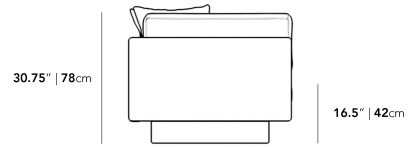

• Legs require light assembly

• We recommend our custom-fit outdoor covers (sold separately) to protect and ensure lasting durability for years of use. [Find more information here.](#)

Dimensions

88.25 in x 37.5 in x 30.75 in (Width x Depth x Height)

Seat Height: 16.5 in

Seat Depth: 24.5 in

All measurements are approximations.

Assembly Instructions

[Download](#)

88.25" | 224cm

30.75" | 78cm

16.5" | 42cm

37.5" | 95.2cm

24.5" | 62cm

37.5" | 95.2cm