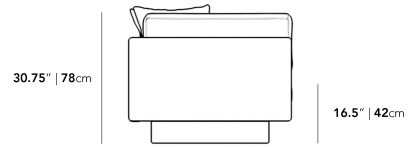

30.75" | 78cm

16.5" | 42cm

37.5" | 95.2cm