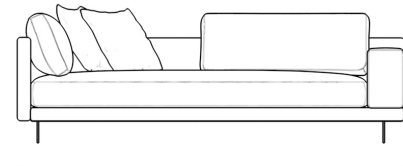

88.25" | 224cm