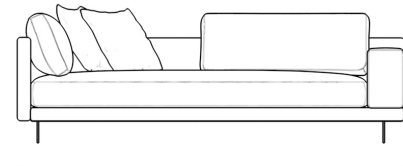

Rove Concepts

Dresden Outdoor Right Arm Sofa

Compelling in its simple yet cutting edge style, the Dresden Outdoor Right Arm Sofa brings a fresh perspective to contemporary outdoor living. The sleek, low profile frame is met with grand cloud-like seat cushions to create the statement making structure. The Dresden also balances the expansive seating with an interchangeable side table insert that is offered in white or black ceramic. Grounded on aluminum metal legs, this piece's thoughtful composition demonstrates an exceptional opportunity for modern luxury in any outdoor space.

• Legs require light assembly

• We recommend our custom-fit outdoor covers (sold separately) to protect and ensure lasting durability for years of use. [Find more information here.](#)

Dimensions

88.25 in x 37.5 in x 30.75 in (Width x Depth x Height)

Seat Height: 16.5 in

Seat Depth: 24.5 in

All measurements are approximations.

Assembly Instructions

[Download](#)

88.25" | 224cm

30.75" | 78cm

16.5" | 42cm