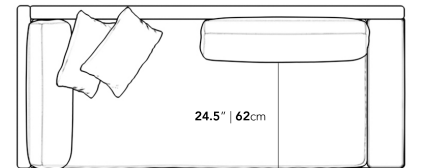

### Dimensions

88.25 in x 37.5 in x 30.75 in (Width x Depth x Height)

Seat Height: 16.5 in

Seat Depth: 24.5 in

All measurements are approximations.

### Assembly Instructions

[Download](#)

88.25" | 224cm

30.75" | 78cm

16.5" | 42cm

37.5" | 95.2cm

24.5" | 62cm

37.5" | 95.2cm