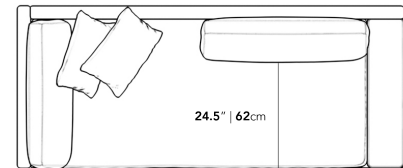

•
Legs require light assembly

Dimensions

88.25 in x 37.5 in x 30.75 in (Width x Depth x Height)

Seat Height: 16.5 in

Seat Depth: 24.5 in

All measurements are approximations.

Assembly Instructions

[Download](#)

88.25" | 224cm

30.75" | 78cm

16.5" | 42cm

37.5" | 95.2cm

24.5" | 62cm

37.5" | 95.2cm