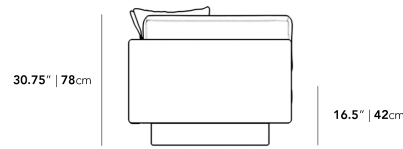

We recommend our custom-fit outdoor covers (sold separately) to protect and ensure lasting durability for years of use. Find more information here.

Dimensions

88.25 in x 37.5 in x 30.75 in (Width x Depth x Height)

Seat Height: 16.5 in

Seat Depth: 24.5 in

All measurements are approximations.

Assembly Instructions

[Download](#)

88.25" | 224cm

30.75" | 78cm

16.5" | 42cm

37.5" | 95.2cm

24.5" | 62cm

37.5" | 95.2cm