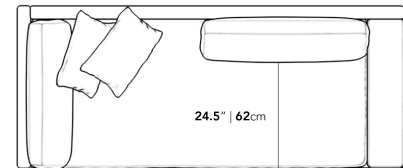

We recommend our custom-fit outdoor covers (sold separately) to protect and ensure lasting durability for years of use. Find more information here.

Dimensions

88.25 in x 37.5 in x 30.75 in (Width x Depth x Height)

Seat Height: 16.5 in

Seat Depth: 24.5 in

All measurements are approximations.

Assembly Instructions

[Download](#)

88.25" | 224cm

30.75" | 78cm

16.5" | 42cm

37.5" | 95.2cm

24.5" | 62cm

37.5" | 95.2cm