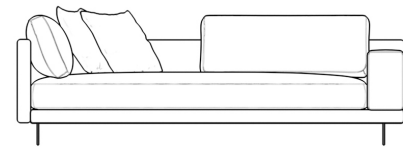

88.25" | 224cm