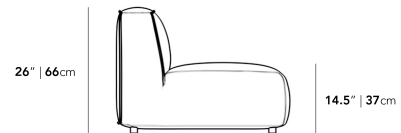

### Dimensions

35.5 in x 36.25 in x 26 in (Width x Depth x Height)  
Seat Height: 14.5 in  
All measurements are approximations.

35.5" | 90.2cm

26" | 66cm

14.5" | 37cm

36.25" | 92cm

25.5" | 65cm

36.25" | 92cm