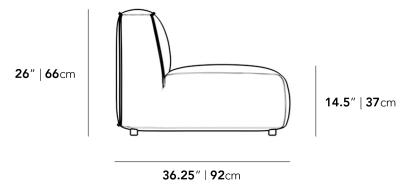

We recommend our custom-fit outdoor covers (sold separately) to protect and ensure lasting durability for years of use. Find more information [here](#).

Dimensions

35.5 in x 36.25 in x 26 in (Width x Depth x Height)
Seat Height: 14.5 in
All measurements are approximations.

35.5" | 90.2cm

26" | 66cm

14.5" | 37cm

36.25" | 92cm

36.25" | 92cm

25.5" | 65cm