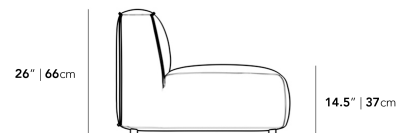

### Dimensions

35.5 in x 36.25 in x 26 in (Width x Depth x Height)  
Seat Height: 14.5 in  
All measurements are approximations.

35.5" | 90.2cm

26" | 66cm

14.5" | 37cm

36.25" | 92cm

25.5" | 65cm

36.25" | 92cm