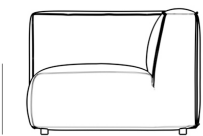

14.5" | 37cm

26" | 66cm

36.25" | 92cm