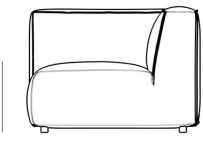

We recommend our custom-fit outdoor covers (sold separately) to protect and ensure lasting durability for years of use. Find more information [here.](#)

Dimensions

39.5 in x 36.2 in x 26 in (Width x Depth x Height)

Seat Height: 14.5 in

All measurements are approximations.

39.5" | 100cm

14.5" | 37cm

26" | 66cm

36.25" | 92cm

36.25" | 92cm

25.5" | 65cm