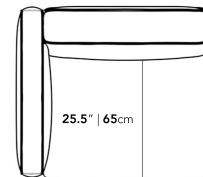

We recommend our custom-fit outdoor covers (sold separately) to protect and ensure lasting durability for years of use. Find more information [here.](#)

Dimensions

39.5 in x 36.2 in x 26 in (Width x Depth x Height)

Seat Height: 14.5 in

All measurements are approximations.

39.5" | 100cm

14.5" | 37cm

26" | 66cm

36.25" | 92cm

36.25" | 92cm

25.5" | 65cm