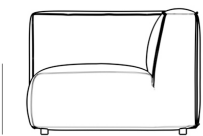

### Details

- High performance aluminum frame
- Fast dry foam
- Water and UV resistant fabric
- Low profile legs
- Throw cushions not included
- Firm Feel (Learn more about our sofa firmness [here.](#))
- Legs require light assembly
- To join the modular pieces together please use the connector pieces that are included

### Dimensions

39.5 in x 36.2 in x 26 in (Width x Depth x Height)  
Seat Height: 14.5 in  
All measurements are approximations.

39.5" | 100cm

14.5" | 37cm

26" | 66cm

36.25" | 92cm

36.25" | 92cm

25.5" | 65cm