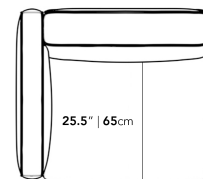

### Dimensions

39.5 in x 36.2 in x 26 in (Width x Depth x Height)  
Seat Height: 14.5 in  
All measurements are approximations.

39.5" | 100cm

14.5" | 37cm

26" | 66cm

36.25" | 92cm

36.25" | 92cm

25.5" | 65cm