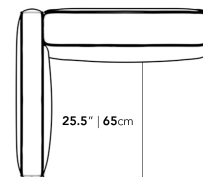

Dimensions

39.5 in x 36.2 in x 26 in (Width x Depth x Height)
Seat Height: 14.5 in
All measurements are approximations.

39.5" | 100cm

14.5" | 37cm

26" | 66cm

36.25" | 92cm

36.25" | 92cm

25.5" | 65cm