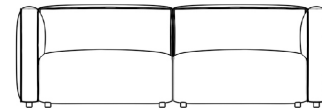

Legs require light assembly

•  
To join the modular pieces together please use the connector pieces that are included

### Dimensions

79 in x 36.25 in x 26 in (Width x Depth x Height)

Seat Height: 14.5 in

All measurements are approximations.

79" | 200cm