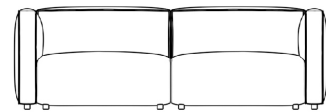

Learn more about the Arya design here.

Also available in an indoor version here.

Details

- High performance aluminum frame
- Fast dry foam
- Water and UV resistant fabric
- Low profile legs
- Throw cushions not included
- Firm Feel (Learn more about our sofa firmness here.)
-

Dimensions

79 in x 36.25 in x 26 in (Width x Depth x Height)
Seat Height: 14.5 in
All measurements are approximations.

79" | 200cm

26" | 66cm

14.5" | 37cm

36.25" | 92cm

25.5" | 65cm