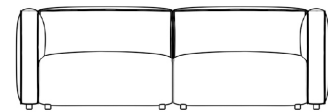

Learn more about the Arya design [here](#).

Also available in an indoor version [here](#).

Details

- High performance aluminum frame
- Fast dry foam
- Water and UV resistant fabric
- Low profile legs
- Throw cushions not included
- Firm Feel ([Learn more about our sofa firmness here.](#))
-

Dimensions

79 in x 36.25 in x 26 in (Width x Depth x Height)
 Seat Height: 14.5 in
 All measurements are approximations.

79" | 200cm

26" | 66cm

14.5" | 37cm

36.25" | 92cm

25.5" | 65cm