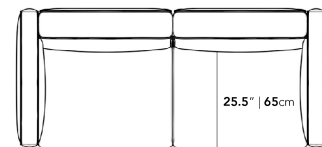

Dimensions

79 in x 36.25 in x 26 in (Width x Depth x Height)
 Seat Height: 14.5 in
 All measurements are approximations.

79" | 200cm

26" | 66cm

14.5" | 37cm

36.25" | 92cm

25.5" | 65cm