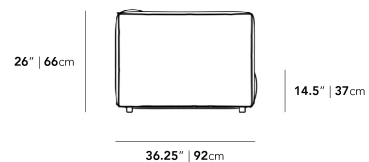

### Dimensions

79 in x 36.25 in x 26 in (Width x Depth x Height)

Seat Height: 14.5 in

All measurements are approximations.

79" | 200cm

26" | 66cm

14.5" | 37cm

36.25" | 92cm

25.5" | 65cm