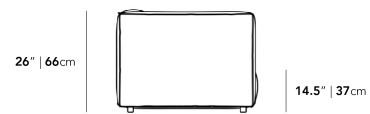

Dimensions

79 in x 36.25 in x 26 in (Width x Depth x Height)
 Seat Height: 14.5 in
 All measurements are approximations.

79" | 200cm

26" | 66cm

14.5" | 37cm

36.25" | 92cm

25.5" | 65cm