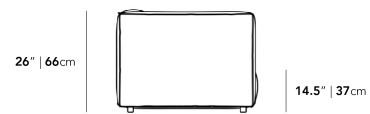

Dimensions

79 in x 36.25 in x 26 in (Width x Depth x Height)
Seat Height: 14.5 in
All measurements are approximations.

79" | 200cm

26" | 66cm

14.5" | 37cm

36.25" | 92cm

25.5" | 65cm