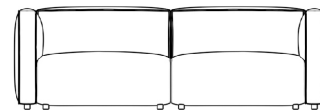

Legs require light assembly

•  
To join the modular pieces together please use the connector pieces that are included

### Dimensions

79 in x 36.25 in x 26 in (Width x Depth x Height)

Seat Height: 14.5 in

All measurements are approximations.

79" | 200cm

26" | 66cm

14.5" | 37cm

36.25" | 92cm