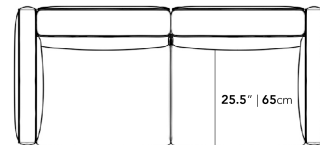

Dimensions

79 in x 36.25 in x 26 in (Width x Depth x Height)
Seat Height: 14.5 in
All measurements are approximations.

79" | 200cm

26" | 66cm

14.5" | 37cm

36.25" | 92cm

25.5" | 65cm