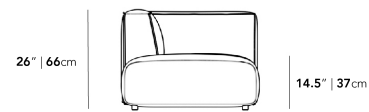

Dimensions

110.5 in x 36.25 in x 26 in (Width x Depth x Height)

Seat Height: 14.5 in

All measurements are approximations.

110.5" | 280.7cm

26" | 66cm

14.5" | 37cm

36.25" | 92cm

25.5" | 65cm

35.5" | 90.2cm