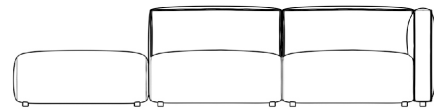

[Learn more about the Arya design here.](#)

[Also available in an indoor version here.](#)

Details

- High performance aluminum frame
- Fast dry foam
- Water and UV resistant fabric
- Low profile legs
- Includes one armless piece, one corner piece, and one ottoman
- Throw cushions not included
- Left Hand Facing will have the ottoman on the right, while Right Hand Facing will have the ottoman on the left
- Firm Feel (Learn more about our sofa firmness [here.](#))
- Legs require light assembly
- To join the modular pieces together please use the connector pieces that are included

Dimensions

110.5 in x 36.25 in x 26 in (Width x Depth x Height)

Seat Height: 14.5 in

All measurements are approximations.

110.5" | 280.7cm

26" | 66cm

14.5" | 37cm

36.25" | 92cm

25.5" | 65cm

35.5" | 90.2cm