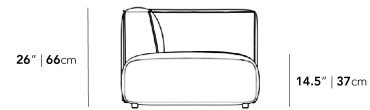

Dimensions

110.5 in x 36.25 in x 26 in (Width x Depth x Height)

Seat Height: 14.5 in

All measurements are approximations.

110.5" | 280.7cm

26" | 66cm

14.5" | 37cm

36.25" | 92cm

25.5" | 65cm

35.5" | 90.2cm