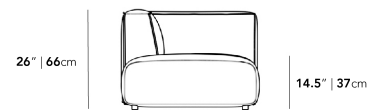

### Dimensions

110.5 in x 36.25 in x 26 in (Width x Depth x Height)

Seat Height: 14.5 in

All measurements are approximations.

110.5" | 280.7cm

26" | 66cm

14.5" | 37cm

36.25" | 92cm

25.5" | 65cm

35.5" | 90.2cm