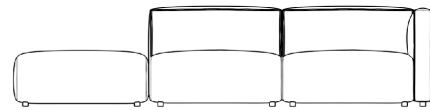

### Details

- High performance aluminum frame
- Fast dry foam
- Water and UV resistant fabric
- Low profile legs
- Includes one armless piece, one corner piece, and one ottoman
- Throw cushions not included
- Left Hand Facing will have the ottoman on the right, while Right Hand Facing will have the ottoman on the left
- Firm Feel (Learn more about our sofa firmness [here.](#))
- Legs require light assembly
- To join the modular pieces together please use the connector pieces that are included

### Dimensions

110.5 in x 36.25 in x 26 in (Width x Depth x Height)

Seat Height: 14.5 in

All measurements are approximations.

110.5" | 280.7cm

26" | 66cm

14.5" | 37cm

36.25" | 92cm