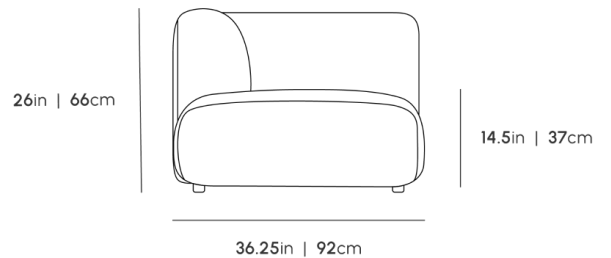

[Learn more about the Arya design here.](#)

Also available in an indoor version [here.](#)

Details

- High performance aluminum frame
- Fast dry foam
- Water and UV resistant fabric
- Low profile legs
- Includes two armless pieces, one left or right arm corner piece, and one ottoman
- Throw cushions not included
- Left Hand Facing will have the ottoman on the right, while Right Hand Facing will have the ottoman on the left
- Firm Feel (Learn more about our sofa firmness [here.](#))
- Legs require light assembly
- To join the modular pieces together please use the connector pieces that are included

Dimensions

145.5 in x 36.25 in x 26 in (Width x Depth x Height)
All measurements are approximations.

145.5in | 370cm

26in | 66cm

14.5in | 37cm

36.25in | 92cm

25.5in | 65cm

35.5in | 90.2cm