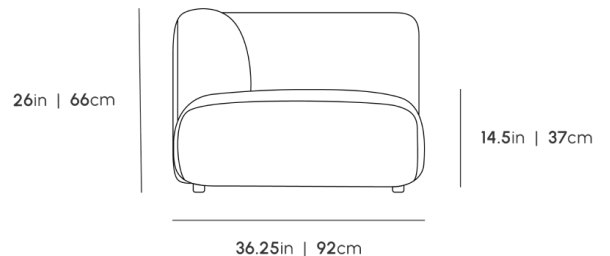

Learn more about the Arya design here.

Also available in an indoor version here.

Details

- High performance aluminum frame
- Fast dry foam
- Water and UV resistant fabric
- Low profile legs
- Includes two armless pieces, one left or right arm corner piece, and one ottoman
- Throw cushions not included
- Left Hand Facing will have the ottoman on the right, while Right Hand Facing will have the ottoman on the left
- Firm Feel (Learn more about our sofa firmness here.)
- Legs require light assembly
- To join the modular pieces together please use the connector pieces that are included

Dimensions

145.5 in x 36.25 in x 26 in (Width x Depth x Height)
All measurements are approximations.

145.5in | 370cm

26in | 66cm

14.5in | 37cm

36.25in | 92cm

25.5in | 65cm

35.5in | 90.2cm