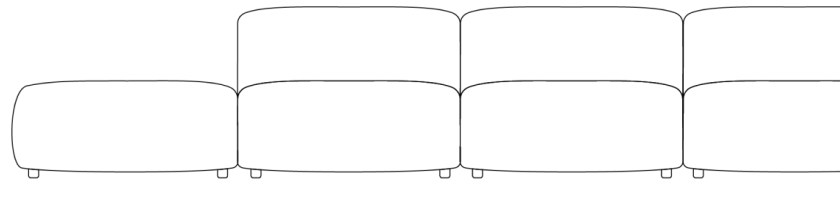

Rove Concepts

Arya Outdoor Modular Sectional

Recline into a unity of contemporary design and minimalist values with the Arya Outdoor Modular Sectional. Perfect for relaxing with a book or a glass of wine on a calm summer night. The plush back and seat elegantly curves inwards, brimming with layers of sumptuous cushioning. Uncluttered and endlessly inviting, this piece offers a deep seat and angled back to take advantage of a clean design and tempting cushions. The Arya embodies the fundamental elements of modern design and effortlessly adds sleekness to any outdoor setting.

Learn more about the Arya design here.

Also available in an indoor version here.

Details

- High performance aluminum frame
- Fast dry foam
- Water and UV resistant fabric
- Low profile legs
- Includes two armless pieces, one left or right arm corner piece, and one ottoman
- Throw cushions not included
- Left Hand Facing will have the ottoman on the right, while Right Hand Facing will have the ottoman on the left
- Firm Feel (Learn more about our sofa firmness here.)
- Legs require light assembly
- To join the modular pieces together please use the connector pieces that are included

Dimensions

145.5 in x 36.25 in x 26 in (Width x Depth x Height)
All measurements are approximations.

145.5in | 370cm

26in | 66cm

14.5in | 37cm

36.25in | 92cm

25.5in | 65cm

35.5in | 90.2cm