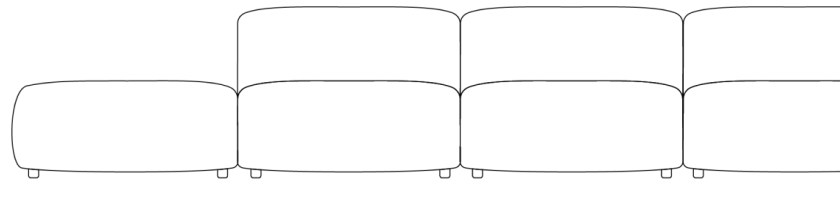

Rove Concepts

Arya Outdoor Modular Sectional

Recline into a unity of contemporary design and minimalist values with the Arya Outdoor Modular Sectional. Perfect for relaxing with a book or a glass of wine on a calm summer night. The plush back and seat elegantly curves inwards, brimming with layers of sumptuous cushioning. Uncluttered and endlessly inviting, this piece offers a deep seat and angled back to take advantage of a clean design and tempting cushions. The Arya embodies the fundamental elements of modern design and effortlessly adds sleekness to any outdoor setting.

[Learn more about the Arya design here.](#)

Also available in an indoor version [here.](#)

Details

- High performance aluminum frame
- Fast dry foam
- Water and UV resistant fabric
- Low profile legs
- Includes two armless pieces, one left or right arm corner piece, and one ottoman
- Throw cushions not included
- Left Hand Facing will have the ottoman on the right, while Right Hand Facing will have the ottoman on the left
- Firm Feel (Learn more about our sofa firmness [here.](#))
- Legs require light assembly
- To join the modular pieces together please use the connector pieces that are included

Dimensions

145.5 in x 36.25 in x 26 in (Width x Depth x Height)
All measurements are approximations.

145.5in | 370cm

26in | 66cm

14.5in | 37cm

36.25in | 92cm

25.5in | 65cm

35.5in | 90.2cm