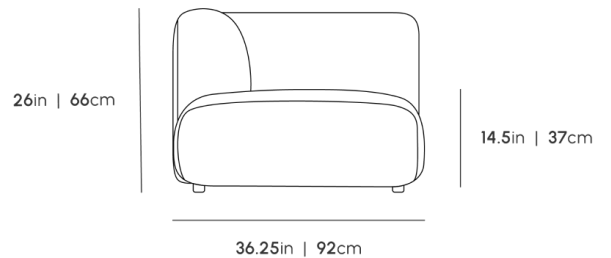

### Details

- High performance aluminum frame
- Fast dry foam
- Water and UV resistant fabric
- Low profile legs
- Includes two armless pieces, one left or right arm corner piece, and one ottoman
- Throw cushions not included
- Left Hand Facing will have the ottoman on the right, while Right Hand Facing will have the ottoman on the left
- Firm Feel (Learn more about our sofa firmness [here.](#))
- Legs require light assembly
- To join the modular pieces together please use the connector pieces that are included

### Dimensions

145.5 in x 36.25 in x 26 in (Width x Depth x Height)  
All measurements are approximations.

145.5in | 370cm

26in | 66cm

14.5in | 37cm

36.25in | 92cm

25.5in | 65cm

35.5in | 90.2cm