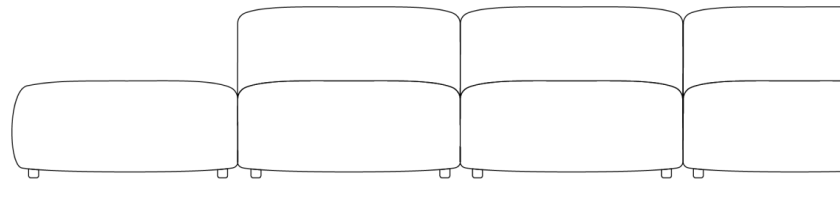

Rove Concepts

Arya Outdoor Modular Sectional

Recline into a unity of contemporary design and minimalist values with the Arya Outdoor Modular Sectional. Perfect for relaxing with a book or a glass of wine on a calm summer night. The plush back and seat elegantly curves inwards, brimming with layers of sumptuous cushioning. Uncluttered and endlessly inviting, this piece offers a deep seat and angled back to take advantage of a clean design and tempting cushions. The Arya embodies the fundamental elements of modern design and effortlessly adds sleekness to any outdoor setting.

[Learn more about the Arya design here.](#)

Also available in an indoor version [here.](#)

Details

- High performance aluminum frame
- Fast dry foam
- Water and UV resistant fabric
- Low profile legs
- Includes two armless pieces, one left or right arm corner piece, and one ottoman
- Throw cushions not included
- Left Hand Facing will have the ottoman on the right, while Right Hand Facing will have the ottoman on the left
- Firm Feel (Learn more about our sofa firmness [here.](#))
- Legs require light assembly
- To join the modular pieces together please use the connector pieces that are included

Dimensions

145.5 in x 36.25 in x 26 in (Width x Depth x Height)
All measurements are approximations.

145.5in | 370cm

36.25in | 92cm

35.5in | 90.2cm

25.5in | 65cm