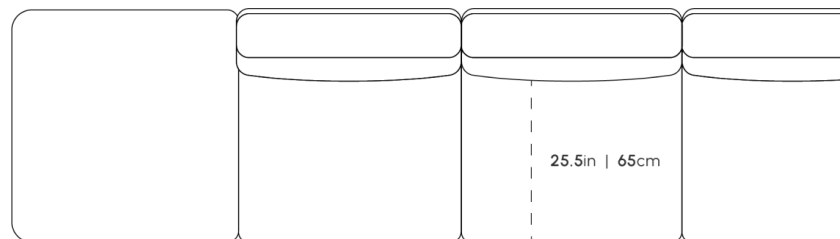

Learn more about the Arya design here.

Also available in an indoor version here.

Details

- High performance aluminum frame
- Fast dry foam
- Water and UV resistant fabric
- Low profile legs
- Includes two armless pieces, one left or right arm corner piece, and one ottoman
- Throw cushions not included
- Left Hand Facing will have the ottoman on the right, while Right Hand Facing will have the ottoman on the left
- Firm Feel (Learn more about our sofa firmness here.)
- Legs require light assembly
- To join the modular pieces together please use the connector pieces that are included

Dimensions

145.5 in x 36.25 in x 26 in (Width x Depth x Height)
All measurements are approximations.

145.5in | 370cm

26in | 66cm

14.5in | 37cm

36.25in | 92cm

25.5in | 65cm

35.5in | 90.2cm