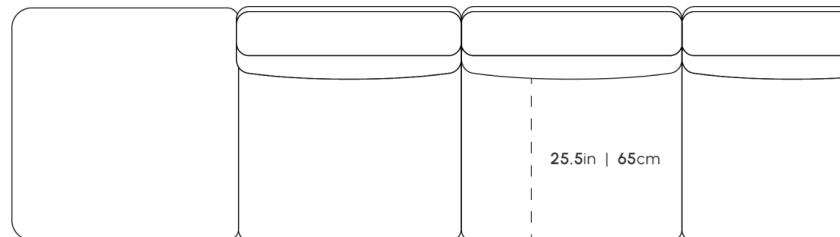

Dimensions

145.5 in x 36.25 in x 26 in (Width x Depth x Height)
All measurements are approximations.

145.5in | 370cm

36.25in | 92cm

35.5in | 90.2cm

25.5in | 65cm