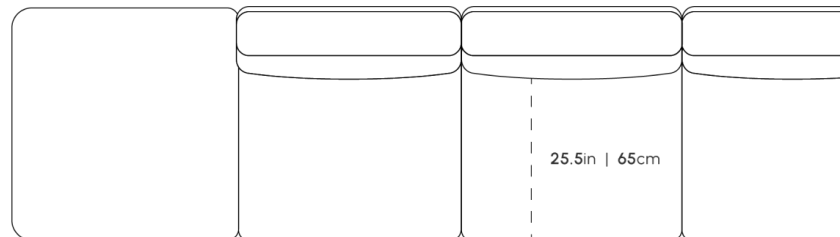

Dimensions

145.5 in x 36.25 in x 26 in (Width x Depth x Height)
All measurements are approximations.

145.5in | 370cm

26in | 66cm

14.5in | 37cm

36.25in | 92cm

25.5in | 65cm

35.5in | 90.2cm