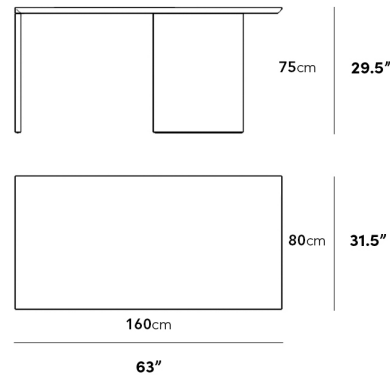

Dimensions

63 in x 31.5 in x 29.5 in (Width x Depth x Height)
All measurements are approximations.

[Assembly Instructions](#)
[Download](#)

Gia Desk 63"

Gia Desk 88"