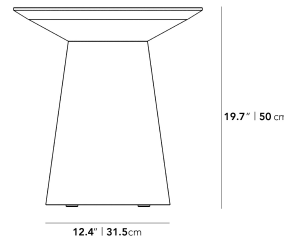

### Details

- Choice of a high gloss white lacquer with clear tempered glass top or white marble top
- Smooth American walnut veneer
- California Phase 2 Compliant MDF
- Generously beveled edge
- Width of base is 9"
- Glass top is not removable
- Light assembly required
- This product will be shipped in a wooden crate, tools are recommended for unboxing

### Dimensions

19 in x 19 in x 19.6 in (Width x Depth x Height)  
All measurements are approximations.

Winston Side Table - Marble Top

Winston Side Table - Lacquer with Glass Top