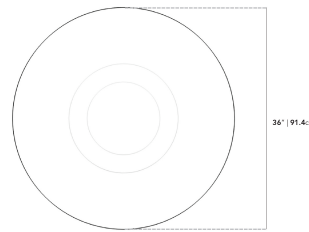

### Details

- Choose from a high gloss white lacquer with clear tempered glass top or white marble
- Smooth American walnut veneer
- California Phase 2 Compliant MDF
- Generously beveled edge
- Width of base is 17.7"
- Glass top is not removable
- Light assembly required

### Dimensions

36 in x 36 in x 15.7 in (Width x Depth x Height)  
All measurements are approximations.

Winston Coffee Table

Winston Coffee Table - Ceramic