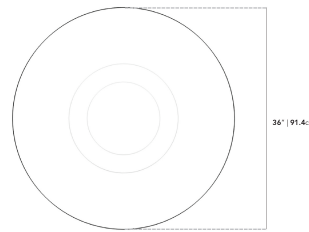

Explore our entire Winston Collection here.

Details

- Choose from a high gloss white lacquer with clear tempered glass top or white marble
- Smooth American walnut veneer
- California Phase 2 Compliant MDF
- Generously beveled edge
- Width of base is 17.7"
- Glass top is not removable
- Light assembly required

Dimensions

36 in x 36 in x 15.7 in (Width x Depth x Height)
All measurements are approximations.

Winston Coffee Table

Winston Coffee Table - Ceramic