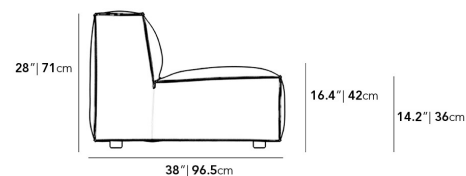

### Dimensions

32 in x 38 in x 28 in (Width x Depth x Height)

Seat Height: 16.5 in

Seat Depth: 25 in

All measurements are approximations.

32" | 81cm

28" | 71cm

16.4" | 42cm

14.2" | 36cm

38" | 96.5cm

26" | 66cm