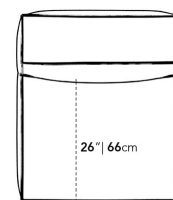

### Dimensions

32 in x 38 in x 28 in (Width x Depth x Height)

Seat Height: 16.5 in

Seat Depth: 25 in

All measurements are approximations.

32" | 81cm

28" | 71cm

16.4" | 42cm

14.2" | 36cm

38" | 96.5cm

26" | 66cm