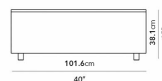

Assembly Instructions

[Download](#)

Liza Coffee Table Grande - Square