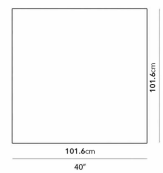

Assembly Instructions

[Download](#)

Liza Coffee Table Grande - Square