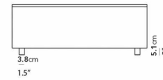

Assembly Instructions

[Download](#)

Liza Coffee Table Grande - Square