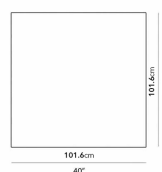

Assembly Instructions

[Download](#)

Liza Coffee Table Grande - Square