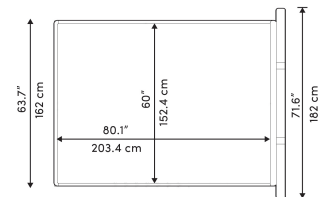

### Dimensions

73.5 in x 86.7 in x 39.5 in (Width x Depth x Height)

### Additional Dimensions

88.1 in x 86.7 in x 39.5 in - (King Bed Size, Messina Beige Messina Felt, Verona Cream Accent Color)

All measurements are approximations.

### Queen Size

### King Size