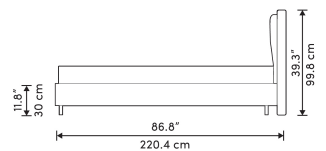

ABIGAIL BED

Queen Size