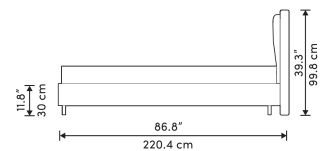

ABIGAIL BED

Queen Size