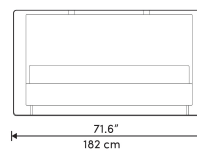

### Dimensions

73.5 in x 86.7 in x 39.5 in (Width x Depth x Height)

### Additional Dimensions

88.1 in x 86.7 in x 39.5 in - (King Bed Size, Messina Beige Messina Felt, Verona Cream Accent Color)

All measurements are approximations.

### Queen Size

### King Size