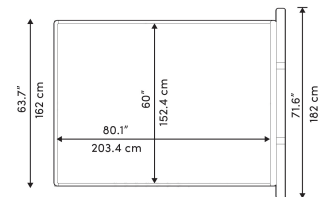

### Dimensions

73.5 in x 86.7 in x 39.5 in (Width x Depth x Height)

### Additional Dimensions

88.1 in x 86.7 in x 39.5 in - (King Bed Size, Messina Beige Messina Felt, Verona Cream Accent Color)

All measurements are approximations.

### Queen Size

### King Size