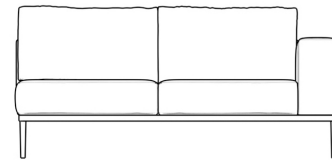

## Francis Outdoor Right Arm 2 Seater

Incorporate modern simplicity into any outdoor living space with our Francis Modular collection. Made of high performance materials and plush fabrics; the Francis Right Arm 2 Seater is perfect for relaxing with a book or a glass of wine on a calm summer night. Use alone as an open end sofa or incorporate with other modules, the Francis is flexible for any space.

### Dimensions

66.5 in x 38.1 in x 24.8 in (Width x Depth x Height)  
All measurements are approximations.

[Assembly Instructions](#)  
[Download](#)

66.9" | 170cm

16" | 40.6cm

25" | 63.5cm

38" | 96.5cm

29.5" | 75cm