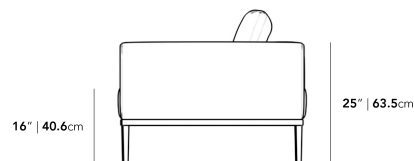

Dimensions

66.5 in x 38.1 in x 24.8 in (Width x Depth x Height)
All measurements are approximations.

[Assembly Instructions](#)
[Download](#)

66.9" | 170cm

16" | 40.6cm

25" | 63.5cm

38" | 96.5cm

29.5" | 75cm

38" | 96.5cm