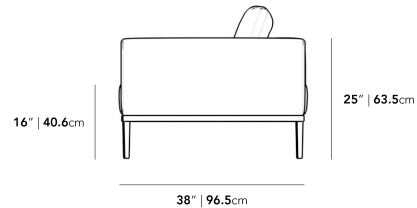

### Dimensions

66.5 in x 38.1 in x 24.8 in (Width x Depth x Height)  
All measurements are approximations.

[Assembly Instructions](#)  
[Download](#)

66.9" | 170cm

16" | 40.6cm

25" | 63.5cm

38" | 96.5cm

29.5" | 75cm

38" | 96.5cm