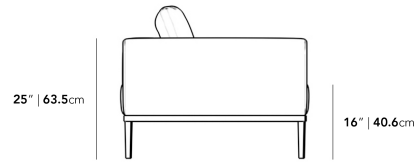

### Dimensions

66.5 in x 38.1 in x 24.8 in (Width x Depth x Height)  
All measurements are approximations.

[Assembly Instructions](#)  
[Download](#)

66.9" | 170cm

25" | 63.5cm

16" | 40.6cm

38" | 96.5cm

38" | 96.5cm

29.5" | 75cm