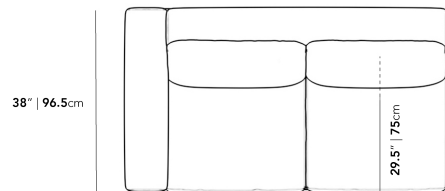

### Dimensions

66.5 in x 38.1 in x 24.8 in (Width x Depth x Height)  
All measurements are approximations.

[Assembly Instructions](#)  
[Download](#)

66.9" | 170cm

25" | 63.5cm

16" | 40.6cm

38" | 96.5cm

38" | 96.5cm

29.5" | 75cm