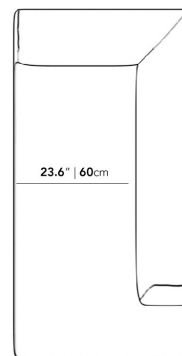

Dimensions

68.5 in x 34.3 in x 27 in (Width x Depth x Height)
All measurements are approximations.

68.5" | 174cm

27" | 68.6cm

16" | 41cm

34.3" | 87cm

23.6" | 60cm

34.3" | 87cm