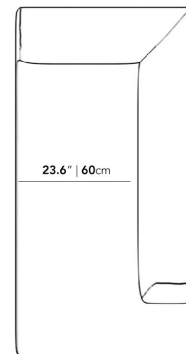

### Dimensions

68.5 in x 34.3 in x 27 in (Width x Depth x Height)  
All measurements are approximations.

68.5" | 174cm

27" | 68.6cm

16" | 41cm

34.3" | 87cm

23.6" | 60cm

34.3" | 87cm