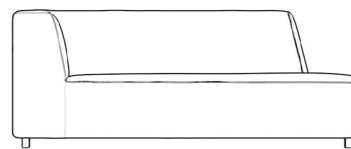

See the entire [Outdoor Mika Collection here](#).

Also available in the [Mika Outdoor Modular Sectional here](#).

Details

- Fast dry foam
- High performance aluminum frame
- Fade resistant black powder coated finish
- Waterproof UV resistant fabric seat
- Firm Feel (Learn more about our sofa firmness here.)
- Legs require light assembly

Dimensions

68.5 in x 34.3 in x 27 in (Width x Depth x Height)
All measurements are approximations.

68.5" | 174cm

27" | 68.6cm

16" | 41cm

34.3" | 87cm

23.6" | 60cm

34.3" | 87cm