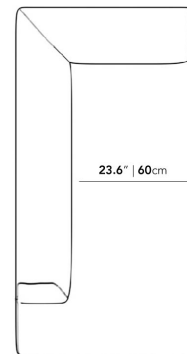

We recommend our custom-fit outdoor covers (sold separately) to protect and ensure lasting durability for years of use. Find more information [here](#).

Dimensions

68.5 in x 34.3 in x 27 in (Width x Depth x Height)
All measurements are approximations.

68.5" | 174cm

16" | 41cm

27" | 68.6cm

34.3" | 87cm

23.6" | 60cm

34.3" | 87cm