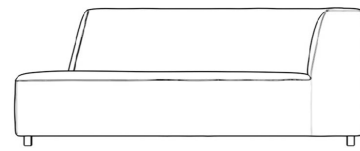

See the entire [Outdoor Mika Collection here](#).

Also available in the [Mika Outdoor Modular Sectional here](#).

Details

- Fast dry foam
- High performance aluminum frame
- Fade resistant black powder coated finish
- Waterproof UV resistant fabric seat
- Firm Feel (Learn more about our sofa firmness here.)
- Legs require light assembly

We recommend our custom-fit outdoor covers (sold separately) to protect and ensure lasting durability for years of use. Find more information [here](#).

Dimensions

68.5 in x 34.3 in x 27 in (Width x Depth x Height)
All measurements are approximations.

68.5" | 174cm

16" | 41cm

27" | 68.6cm

34.3" | 87cm

23.6" | 60cm

34.3" | 87cm