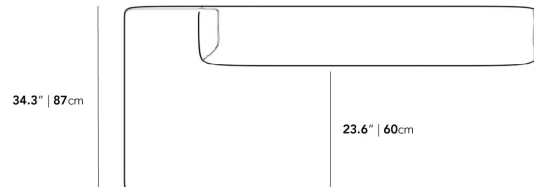

Dimensions

78.7 in x 34.3 in x 27 in (Width x Depth x Height)
All measurements are approximations.

78.7" | 200cm

27" | 68.6cm

16" | 41cm

34.3" | 87cm

34.3" | 87cm

23.6" | 60cm