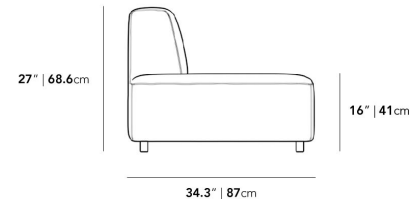

We recommend our custom-fit outdoor covers (sold separately) to protect and ensure lasting durability for years of use. Find more information [here](#).

Dimensions

78.7 in x 34.3 in x 27 in (Width x Depth x Height)
All measurements are approximations.

78.7" | 200cm

27" | 68.6cm

16" | 41cm

34.3" | 87cm

34.3" | 87cm

23.6" | 60cm