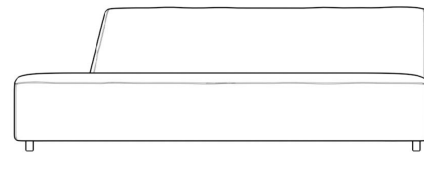

Rove Concepts

Mika Outdoor Armless Open Left 3 Seater

Discover an atmosphere of relaxation and refinement with our Mika Outdoor Armless Open Left 3-Seater. Featuring distinctive plush angles and linger-worthy seats, wrapped in UV resistant fabric the Mika evokes a sense of grace and sophistication. Grounded by the low profile legs, our Mika Modular Collection was made for laid-back, inviting entertaining.

See the entire [Outdoor Mika Collection here](#).

Also available in the [Mika Outdoor Modular Sectional here](#).

Details

- Fast dry foam
- High performance aluminum frame
- Fade resistant black powder coated finish
- Waterproof UV resistant fabric seat
- Firm Feel ([Learn more about our sofa firmness here.](#))
- Legs require light assembly

We recommend our custom-fit outdoor covers (sold separately) to protect and ensure lasting durability for years of use. Find more information [here](#).

Dimensions

78.7 in x 34.3 in x 27 in (Width x Depth x Height)
All measurements are approximations.

78.7" | 200cm

27" | 68.6cm

16" | 41cm

34.3" | 87cm

34.3" | 87cm

23.6" | 60cm