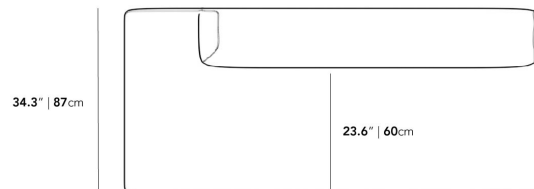

### Dimensions

78.7 in x 34.3 in x 27 in (Width x Depth x Height)  
All measurements are approximations.

78.7" | 200cm

27" | 68.6cm

16" | 41cm

34.3" | 87cm

34.3" | 87cm

23.6" | 60cm