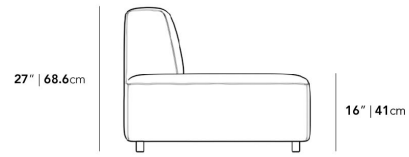

### Dimensions

78.7 in x 34.3 in x 27 in (Width x Depth x Height)  
All measurements are approximations.

78.7" | 200cm

27" | 68.6cm

16" | 41cm

34.3" | 87cm

34.3" | 87cm

23.6" | 60cm