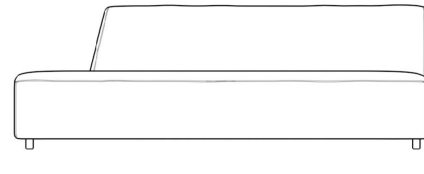

Rove Concepts

Mika Outdoor Armless Open Left 3 Seater

Discover an atmosphere of relaxation and refinement with our Mika Outdoor Armless Open Left 3-Seater. Featuring distinctive plush angles and linger-worthy seats, wrapped in UV resistant fabric the Mika evokes a sense of grace and sophistication. Grounded by the low profile legs, our Mika Modular Collection was made for laid-back, inviting entertaining.

See the entire [Outdoor Mika Collection here](#).

Also available in the [Mika Outdoor Modular Sectional here](#).

Details

- Fast dry foam
- High performance aluminum frame
- Fade resistant black powder coated finish
- Waterproof UV resistant fabric seat
- Firm Feel (Learn more about our sofa firmness here.)
- Legs require light assembly

Dimensions

78.7 in x 34.3 in x 27 in (Width x Depth x Height)
All measurements are approximations.

78.7" | 200cm

27" | 68.6cm

16" | 41cm

34.3" | 87cm

34.3" | 87cm

23.6" | 60cm