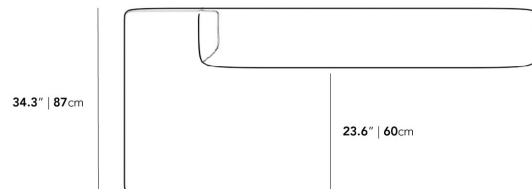

We recommend our custom-fit outdoor covers (sold separately) to protect and ensure lasting durability for years of use. Find more information [here](#).

Dimensions

78.7 in x 34.3 in x 27 in (Width x Depth x Height)
All measurements are approximations.

78.7" | 200cm

27" | 68.6cm

16" | 41cm

34.3" | 87cm

34.3" | 87cm

23.6" | 60cm