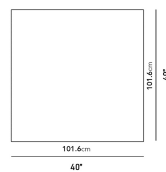

Rove Concepts

Liza Coffee Table - Marble

The Liza Coffee Table brings form and function to the modern home. With its clean and simple, low-profile design, the Liza anchors any space. Made of beautifully polished Carrara marble and striking matte black metal legs, the Liza creates an airy float-like feel to any living space.

Details

- Polished and finished with natural wax
- Matte black metal legs
- Available in two sizes
- Light assembly required
- This product will be shipped in a wooden crate, tools are recommended for unboxing

Dimensions

40 in x 40 in x 9.4 in (Width x Depth x Height)

Additional Dimensions

60 in x 40 in x 9.4 in - (White Carrara Marble Surfaces, Matte Black - Liza Coffee Table Base Options, 40" x 60" | 102 x 152cm Size)

60 in x 40 in x 9.4 in - (Matte Black - Liza Coffee Table Base Options, 40" x 60" | 102 x 152cm Size, Black Marble Surfaces)

All measurements are approximations.

Assembly Instructions

[Download](#)