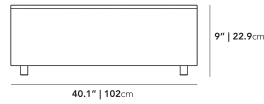

Details

- Smooth American walnut veneer
- California Phase 2 Compliant MDF
- Matte black metal legs
- Available in two sizes
- Light assembly required

Dimensions

40.15 in x 40.15 in x 9 in (Width x Depth x Height)

Additional Dimensions

60.2 in x 40.15 in x 9 in - (Walnut Veneer Finishes, Black Metal Options, 40" x 60" | 102 x 152cm Size)

All measurements are approximations.

Liza Coffee Table 40" x 40"

Liza Coffee Table 40" x 60"