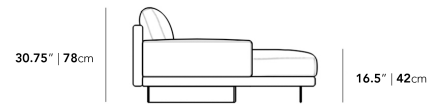

• Legs require light assembly

• To join the modular pieces together please use the connector pieces that are included

\*Assembly is optional as the Dresden Side Table is weighted and will remain in place without having to secure with screws

### Dimensions

132.5 in x 57 in x 30.75 in (Width x Depth x Height)  
All measurements are approximations.

[Assembly Instructions](#)  
[Download](#)

132.5" | 336.5cm

30.75" | 78cm

16.5" | 42cm

57" | 144.8cm

44.5" | 113cm

83" | 210.8cm

24.5" | 62cm

37.5" | 95.2cm