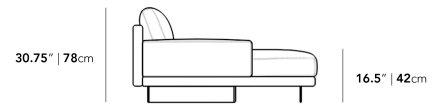

• Legs require light assembly

• To join the modular pieces together please use the connector pieces that are included

\*Assembly is optional as the Dresden Side Table is weighted and will remain in place without having to secure with screws

### Dimensions

132.5 in x 57 in x 30.75 in (Width x Depth x Height)  
All measurements are approximations.

[Assembly Instructions](#)  
[Download](#)

132.5" | 336.5cm

30.75" | 78cm

16.5" | 42cm

57" | 144.8cm

44.5" | 113cm

24.5" | 62cm

83" | 210.8cm

37.5" | 95.2cm