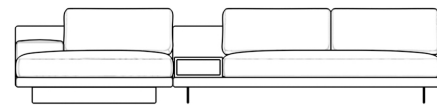

### Details

- Kiln-dried hardwood frame with doweled joints and reinforced corner blocks
- Soft-padded frame made with polyurethane foam wrapped in polyester fiber
- 8 gauge sinuous spring construction
- 3 layer high-density foam cushioning topped with premium 100% goose feathers
- Low profile solid stainless steel legs
- Includes 1 chaise with armrest & 1 armless sofa with walnut storage table
- Storage table in walnut veneer with push to open drawer (additional color options sold separately)
- Available as preset or custom modular configurations
- Soft Feel (Learn more about our sofa firmness here.)

• Legs require light assembly

• To join the modular pieces together please use the connector pieces that are included

\*Assembly is optional as the Dresden Side Table is weighted and will remain in place without having to secure with screws

### Dimensions

132.5 in x 57 in x 30.75 in (Width x Depth x Height)  
All measurements are approximations.

[Assembly Instructions](#)  
[Download](#)

132.5" | 336.5cm

30.75" | 78cm

16.5" | 42cm

57" | 144.8cm