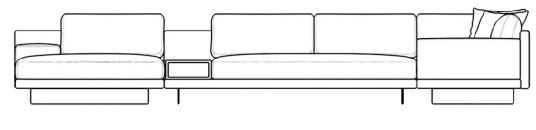

Dresden Modular Sectional

Compelling in its simple yet cutting edge style, the Dresden modular collection is a bold take on contemporary design. The sleek, low profile frame is met with grand cloud-like seat cushions to create the statement making structure. The Dresden also balances the expansive seating with an interchangeable side table insert that is offered in walnut, natural, and white lacquer finishes. Grounded on cast stainless steel legs with an elegant brushed finish, this piece's thoughtful composition demonstrates an exceptional opportunity for modern luxury in your home.

To join the modular pieces together please use the connector pieces that are included

*Assembly is optional as the Dresden Side Table is weighted and will remain in place without having to secure with screws

Dimensions

170 in x 88.25 in x 30.75 in (Width x Depth x Height)

Seat Height: 16.5 in

Seat Depth: 24.4 in

Arm Height: 24 in

All measurements are approximations.

Assembly Instructions

[Download](#)

170" | 431.8cm

30.75" | 78cm

16.5" | 42cm

88.25" | 224cm

44.5" | 113cm

24.5" | 62cm

24.5" | 62cm

88.25" | 224cm