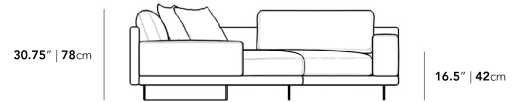

Dimensions

170 in x 88.25 in x 30.75 in (Width x Depth x Height)

Seat Height: 16.5 in

Seat Depth: 24.4 in

Arm Height: 24 in

All measurements are approximations.

Assembly Instructions

[Download](#)

170" | 431.8cm

30.75" | 78cm

16.5" | 42cm

88.25" | 224cm

44.5" | 113cm

24.5" | 62cm

24.5" | 62cm

88.25" | 224cm