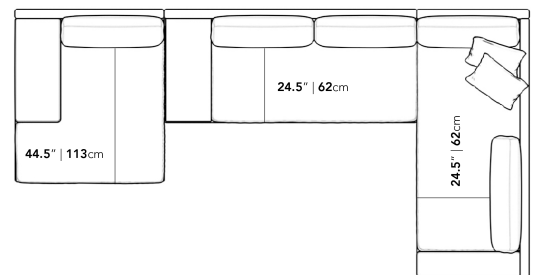

### Dimensions

170 in x 88.25 in x 30.75 in (Width x Depth x Height)

Seat Height: 16.5 in

Seat Depth: 24.4 in

Arm Height: 24 in

All measurements are approximations.

### Assembly Instructions

[Download](#)

170" | 431.8cm

30.75" | 78cm

16.5" | 42cm

88.25" | 224cm

44.5" | 113cm

24.5" | 62cm

24.5" | 62cm

88.25" | 224cm