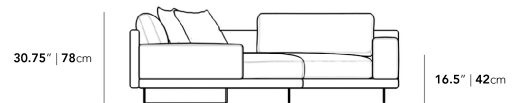

### Dimensions

170 in x 88.25 in x 30.75 in (Width x Depth x Height)

Seat Height: 16.5 in

Seat Depth: 24.4 in

Arm Height: 24 in

All measurements are approximations.

### Assembly Instructions

[Download](#)

170" | 431.8cm

30.75" | 78cm

16.5" | 42cm

88.25" | 224cm

44.5" | 113cm

24.5" | 62cm