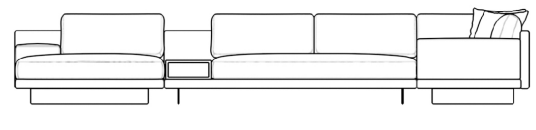

170" | 431.8cm