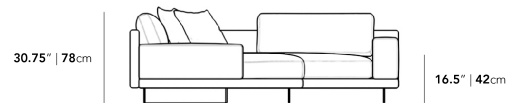

Dimensions

170 in x 88.25 in x 30.75 in (Width x Depth x Height)

Seat Height: 16.5 in

Seat Depth: 24.4 in

Arm Height: 24 in

All measurements are approximations.

Assembly Instructions

[Download](#)

170" | 431.8cm

30.75" | 78cm

16.5" | 42cm

88.25" | 224cm

44.5" | 113cm

24.5" | 62cm

24.5" | 62cm

88.25" | 224cm