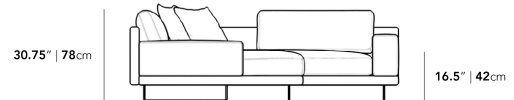

Dimensions

170 in x 88.25 in x 30.75 in (Width x Depth x Height)

Seat Height: 16.5 in

Seat Depth: 24.4 in

Arm Height: 24 in

All measurements are approximations.

Assembly Instructions

[Download](#)

170" | 431.8cm

30.75" | 78cm

16.5" | 42cm

88.25" | 224cm

44.5" | 113cm

24.5" | 62cm

24.5" | 62cm

88.25" | 224cm