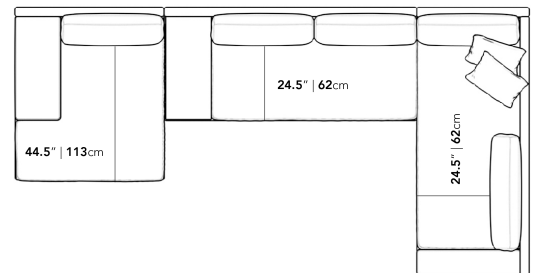

Dimensions

170 in x 88.25 in x 30.75 in (Width x Depth x Height)

Seat Height: 16.5 in

Seat Depth: 24.4 in

Arm Height: 24 in

All measurements are approximations.

Assembly Instructions

[Download](#)

170" | 431.8cm

30.75" | 78cm

16.5" | 42cm

88.25" | 224cm

44.5" | 113cm

24.5" | 62cm

24.5" | 62cm

88.25" | 224cm