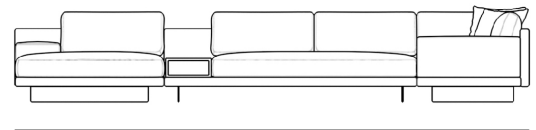

Dresden Modular Sectional

Compelling in its simple yet cutting edge style, the Dresden modular collection is a bold take on contemporary design. The sleek, low profile frame is met with grand cloud-like seat cushions to create the statement making structure. The Dresden also balances the expansive seating with an interchangeable side table insert that is offered in walnut, natural, and white lacquer finishes. Grounded on cast stainless steel legs with an elegant brushed finish, this piece's thoughtful composition demonstrates an exceptional opportunity for modern luxury in your home.

To join the modular pieces together please use the connector pieces that are included

*Assembly is optional as the Dresden Side Table is weighted and will remain in place without having to secure with screws

Dimensions

170 in x 88.25 in x 30.75 in (Width x Depth x Height)

Seat Height: 16.5 in

Seat Depth: 24.4 in

Arm Height: 24 in

All measurements are approximations.

Assembly Instructions

[Download](#)

170" | 431.8cm

30.75" | 78cm

16.5" | 42cm

88.25" | 224cm

44.5" | 113cm

24.5" | 62cm

24.5" | 62cm

88.25" | 224cm