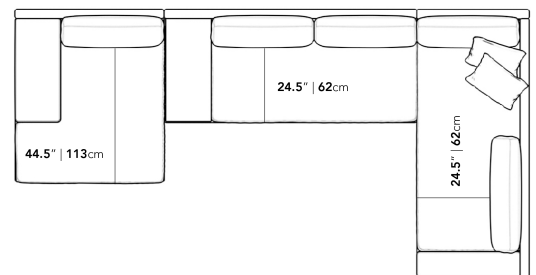

Dimensions

170 in x 88.25 in x 30.75 in (Width x Depth x Height)

Seat Height: 16.5 in

Seat Depth: 24.4 in

Arm Height: 24 in

All measurements are approximations.

Assembly Instructions

[Download](#)

170" | 431.8cm

30.75" | 78cm

16.5" | 42cm

88.25" | 224cm

44.5" | 113cm

24.5" | 62cm

24.5" | 62cm

88.25" | 224cm