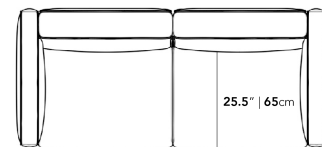

Throw cushions not included

•
Medium-Firm Feel ([Learn more about our sofa firmness here.](#))

- Legs require light assembly
- Connectors not included/compatible for this collection

Dimensions

79 in x 36.25 in x 26 in (Width x Depth x Height)

Seat Height: 14.5 in

All measurements are approximations.

79" | 200cm

26" | 66cm

14.5" | 37cm

36.25" | 92cm

25.5" | 65cm