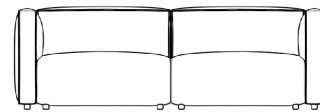

Throw cushions not included

•  
Medium-Firm Feel ([Learn more about our sofa firmness here.](#))

- Legs require light assembly
- Connectors not included/compatible for this collection

### Dimensions

79 in x 36.25 in x 26 in (Width x Depth x Height)

Seat Height: 14.5 in

All measurements are approximations.

79" | 200cm

26" | 66cm

14.5" | 37cm

36.25" | 92cm