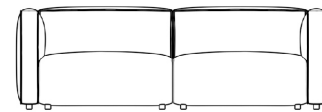

Throw cushions not included

•
Medium-Firm Feel ([Learn more about our sofa firmness here.](#))

- Legs require light assembly
- Connectors not included/compatible for this collection

Dimensions

79 in x 36.25 in x 26 in (Width x Depth x Height)

Seat Height: 14.5 in

All measurements are approximations.

79" | 200cm

26" | 66cm

14.5" | 37cm

36.25" | 92cm

25.5" | 65cm