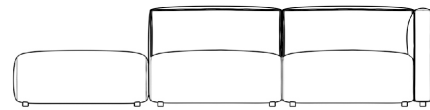

• Throw cushions not included

• Left Hand Facing will have the ottoman on the left, while Right Hand Facing will have the ottoman on the right

• Medium-Firm Feel ([Learn more about our sofa firmness here.](#))

- Legs require light assembly
- Connectors not included/compatible for this collection

Dimensions

110.5 in x 36.25 in x 26 in (Width x Depth x Height)
Seat Height: 14.5 in
All measurements are approximations.