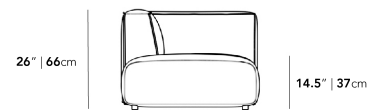

• Throw cushions not included

• Left Hand Facing will have the ottoman on the left, while Right Hand Facing will have the ottoman on the right

• Medium-Firm Feel ([Learn more about our sofa firmness here.](#))

### Dimensions

110.5 in x 36.25 in x 26 in (Width x Depth x Height)  
Seat Height: 14.5 in  
All measurements are approximations.

110.5" | 280.7cm

26" | 66cm

14.5" | 37cm

36.25" | 92cm

25.5" | 65cm

35.5" | 90.2cm