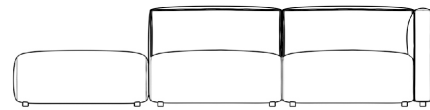

• Throw cushions not included

• Left Hand Facing will have the ottoman on the left, while Right Hand Facing will have the ottoman on the right

• Medium-Firm Feel ([Learn more about our sofa firmness here.](#))

### Dimensions

110.5 in x 36.25 in x 26 in (Width x Depth x Height)  
Seat Height: 14.5 in  
All measurements are approximations.

110.5" | 280.7cm

26" | 66cm

14.5" | 37cm

36.25" | 92cm

25.5" | 65cm

35.5" | 90.2cm