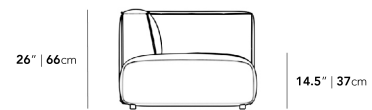

### Dimensions

145.5 in x 36.25 in x 26 in (Width x Depth x Height)  
 Seat Height: 14.5 in  
 All measurements are approximations.

145.5" | 370cm

26" | 66cm

14.5" | 37cm

36.25" | 92cm

35.5" | 90.2cm