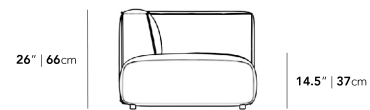

Dimensions

145.5 in x 36.25 in x 26 in (Width x Depth x Height)
 Seat Height: 14.5 in
 All measurements are approximations.

145.5" | 370cm

26" | 66cm

14.5" | 37cm

36.25" | 92cm

35.5" | 90.2cm

25.5" | 65cm