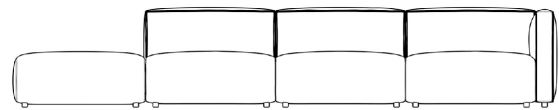

[See the entire Arya Collection here.](#)

[Learn more about the Arya design here.](#)

Details

- Kiln-dried hardwood frame with doweled joints and reinforced corner blocks
- Soft-padded frame made with polyurethane foam wrapped in polyester fiber
- 8 gauge sinuous spring construction
- 3 layer high-density foam cushioning
- Low profile legs
- Connectors are not used with this piece
- Includes two armless pieces, one arm piece, and one ottoman
- Throw cushions not included
- Left Hand Facing will have the ottoman on the right, while Right Hand Facing will have the ottoman on the left
- Medium-Firm Feel ([Learn more about our sofa firmness here.](#))
- Legs require light assembly

Dimensions

145.5 in x 36.25 in x 26 in (Width x Depth x Height)
 Seat Height: 14.5 in
 All measurements are approximations.

145.5" | 370cm

26" | 66cm

14.5" | 37cm

36.25" | 92cm

35.5" | 90.2cm

25.5" | 65cm