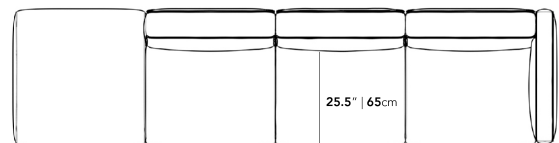

### Details

- Kiln-dried hardwood frame with doweled joints and reinforced corner blocks
- Soft-padded frame made with polyurethane foam wrapped in polyester fiber
- 8 gauge sinuous spring construction
- 3 layer high-density foam cushioning
- Low profile legs
- Connectors are not used with this piece
- Includes two armless pieces, one arm piece, and one ottoman
- Throw cushions not included
- Left Hand Facing will have the ottoman on the right, while Right Hand Facing will have the ottoman on the left
- Medium-Firm Feel ([Learn more about our sofa firmness here.](#))
- Legs require light assembly

### Dimensions

145.5 in x 36.25 in x 26 in (Width x Depth x Height)  
 Seat Height: 14.5 in  
 All measurements are approximations.

145.5" | 370cm

26" | 66cm

14.5" | 37cm

36.25" | 92cm

35.5" | 90.2cm