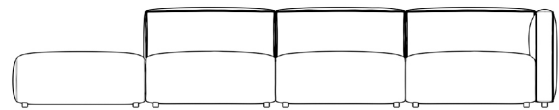

### Details

- Kiln-dried hardwood frame with doweled joints and reinforced corner blocks
- Soft-padded frame made with polyurethane foam wrapped in polyester fiber
- 8 gauge sinuous spring construction
- 3 layer high-density foam cushioning
- Low profile legs
- Connectors are not used with this piece
- Includes two armless pieces, one arm piece, and one ottoman
- Throw cushions not included
- Left Hand Facing will have the ottoman on the right, while Right Hand Facing will have the ottoman on the left
- Medium-Firm Feel ([Learn more about our sofa firmness here.](#))
- Legs require light assembly

### Dimensions

145.5 in x 36.25 in x 26 in (Width x Depth x Height)  
 Seat Height: 14.5 in  
 All measurements are approximations.

145.5" | 370cm

26" | 66cm

14.5" | 37cm

36.25" | 92cm

35.5" | 90.2cm