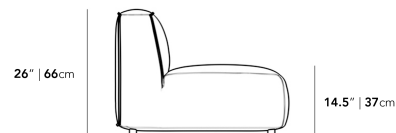

Throw cushions not included

• Medium-Firm Feel ([Learn more about our sofa firmness here.](#))

- Legs require light assembly

Dimensions

36.2 in x 35.4 in x 26 in (Width x Depth x Height)

Seat Height: 14.5 in

All measurements are approximations.

35.5" | 90.2cm

26" | 66cm

14.5" | 37cm

36.25" | 92cm

25.5" | 65cm

36.25" | 92cm