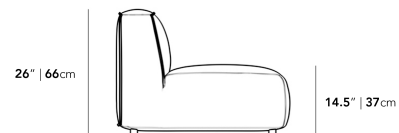

Throw cushions not included

• Medium-Firm Feel ([Learn more about our sofa firmness here.](#))

- Legs require light assembly

Dimensions

36.2 in x 35.4 in x 26 in (Width x Depth x Height)

Seat Height: 14.5 in

All measurements are approximations.

35.5" | 90.2cm

26" | 66cm

14.5" | 37cm

36.25" | 92cm

25.5" | 65cm

36.25" | 92cm