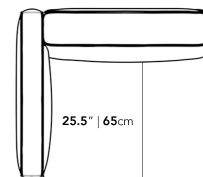

• Throw cushions not included

• Medium-Firm Feel ([Learn more about our sofa firmness here.](#))

- Legs require light assembly

Dimensions

36.2 in x 39.4 in x 26 in (Width x Depth x Height)

Seat Height: 14.5 in

All measurements are approximations.

39.5" | 100cm

14.5" | 37cm

26" | 66cm

36.25" | 92cm

36.25" | 92cm

25.5" | 65cm