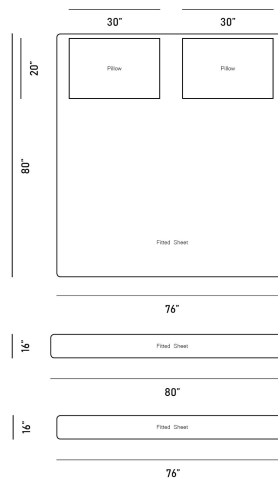

Rove Concepts

Organic Bamboo Viscose Sheet Set

Experience restful and revitalizing comfort with the exquisite Rora Bamboo Viscose Sheet set. A sustainable alternative to traditional cotton, our sheets benefit from bamboo™s natural antibacterial and moisture removing properties while remaining a gentle and uncomplicated addition. The refined sateen weave and 300 thread count provide a smooth and incredibly soft feel for the ultimate in sleep comfort. Available in white and charcoal, these irresistibly soft sheets are available as a set to ensure your sleep is as peaceful as can be. The sheet set comes with one fitted sheet, one flat sheet, and two pillowcases.

Dimensions

0 in x 0 in x 0 in (Width x Depth x Height)
All measurements are approximations.

King Size

Queen Size