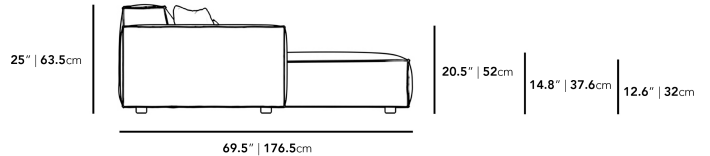

### Dimensions

42 in x 69.5 in x 25 in (Width x Depth x Height)  
 Seat Height: 15 in  
 Arm Height: 20.5 in  
 All measurements are approximations.

42" | 106.7cm

25" | 63.5cm

20.5" | 52cm

14.8" | 37.6cm

12.6" | 32cm

69.5" | 176.5cm

56.5" | 143.5cm