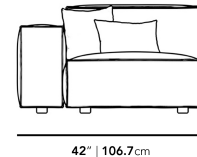

## Porter Left Arm Chaise

The Porter Left Facing Chaise is a simple structured seat with boxy flare and a low-set profile. Square arm rests are made like a side table, while an elevated back rest provides ample lean-back support. High-density foam cushioning is nicely rounded and perfectly firm. Detailed pipe stitching around the edges finishes the modern design that can be combined with other Porter Modular pieces to create your perfect sectional.

### Dimensions

42 in x 69.5 in x 25 in (Width x Depth x Height)  
 Seat Height: 15 in  
 Arm Height: 20.5 in  
 All measurements are approximations.

42" | 106.7cm