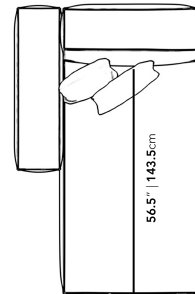

### Dimensions

42 in x 69.5 in x 25 in (Width x Depth x Height)  
 Seat Height: 15 in  
 Arm Height: 20.5 in  
 All measurements are approximations.

42" | 106.7cm

25" | 63.5cm

20.5" | 52cm

14.8" | 37.6cm

12.6" | 32cm

69.5" | 176.5cm

56.5" | 143.5cm